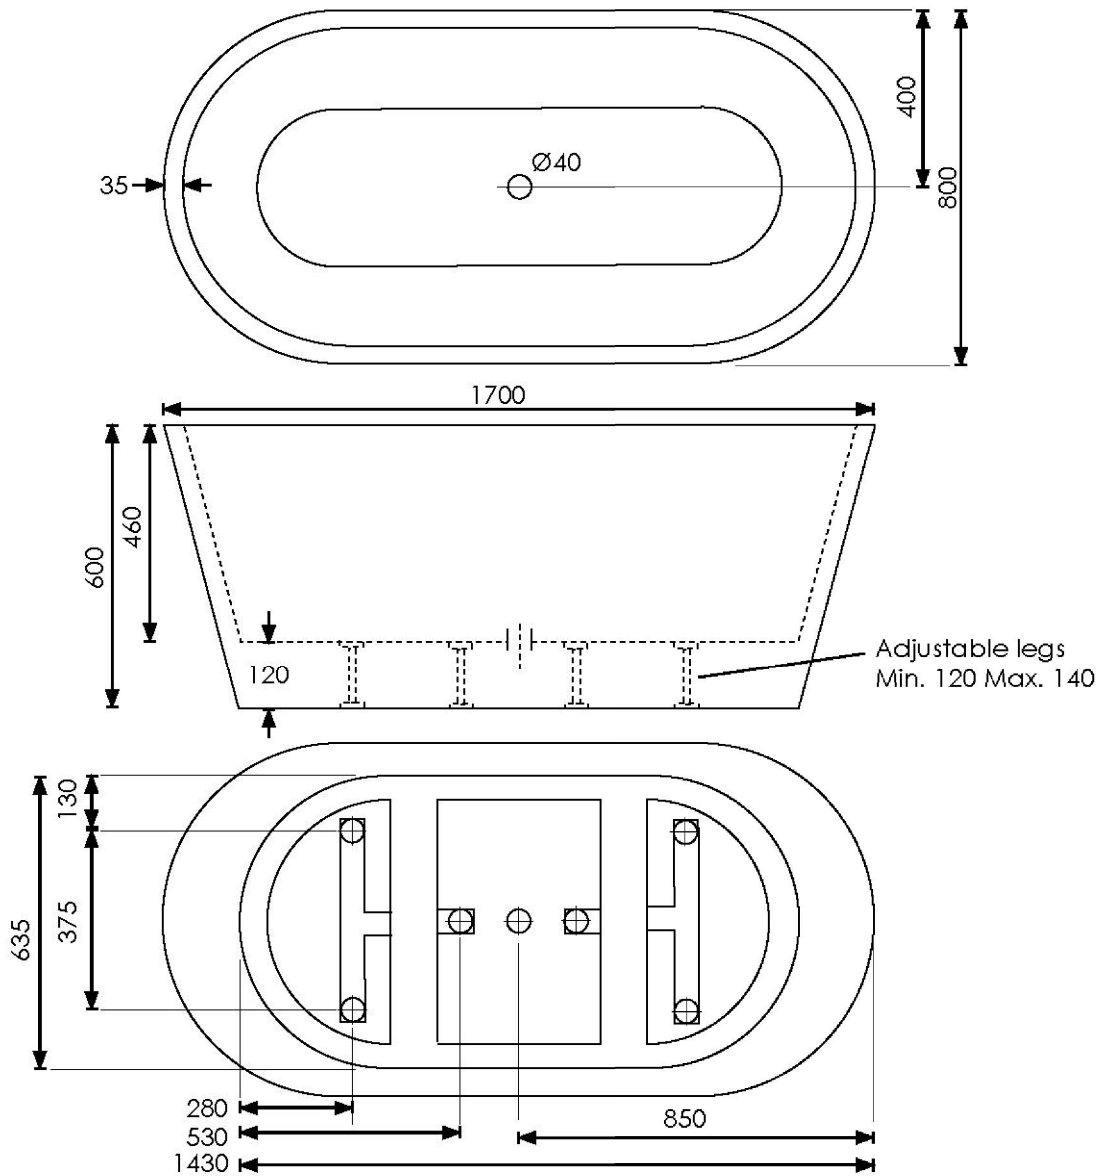

SPECIFICATION SHEET

Rio 1700 Freestanding Bath

Product: Rio 1700 Freestanding Bath
 Size: L1700 X W800 X D600
 Capacity: 276 Litres
 Weight: 47KG
 Requires: 40mm waste (Not included)
 Colour / Code: RIOW RIOBW

*Disclaimer: Measurements are nominal.

© 2016 Newtech. All rights reserved.