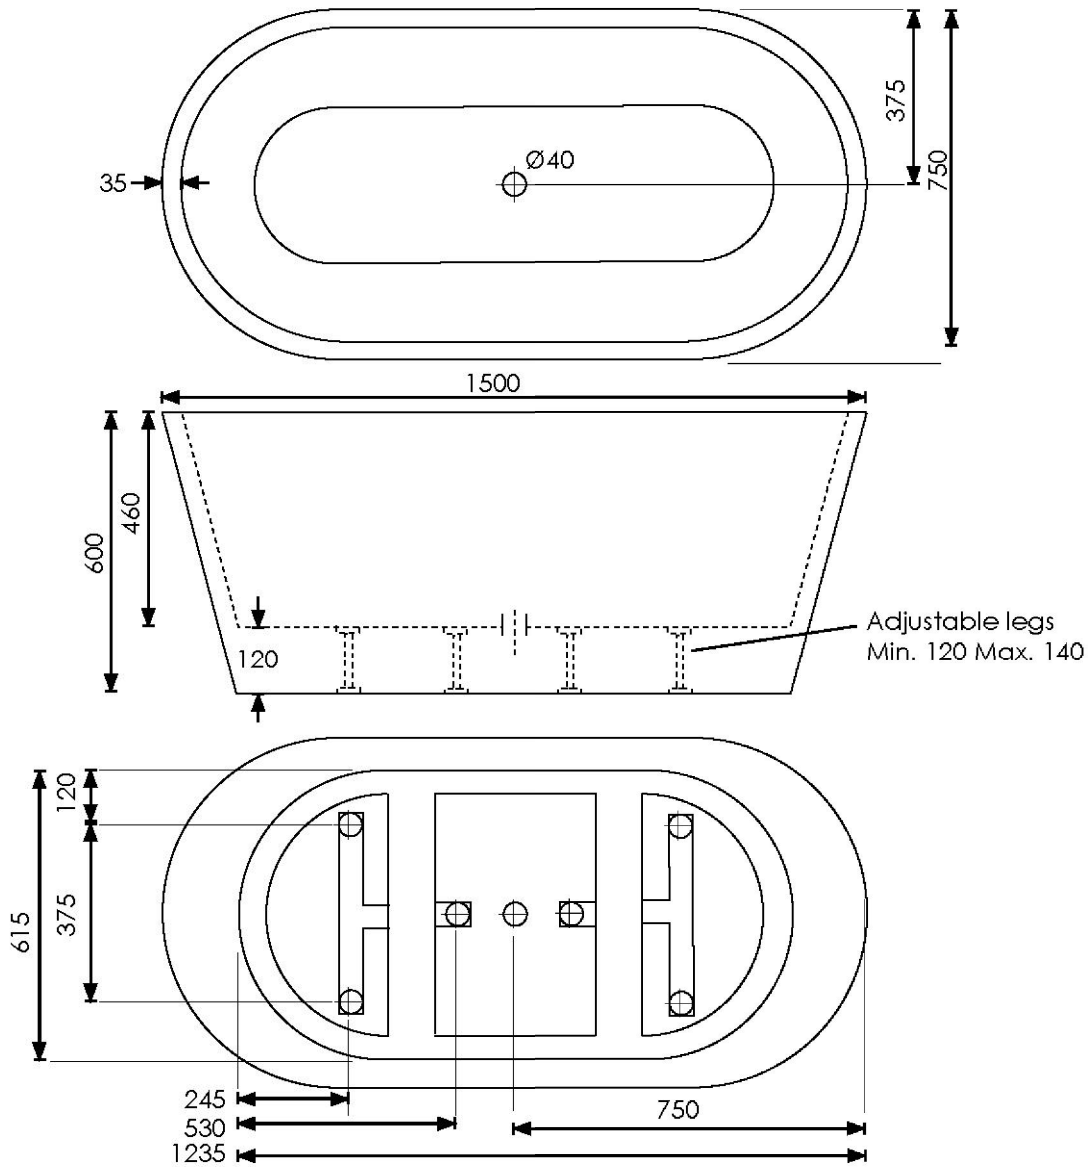

SPECIFICATION SHEET

Rio 1500 Freestanding Bath

Product: Rio 1500 Freestanding Bath
Size: L1500 X W750 X D600
Capacity: 250 Litres
Weight: 44KG
Requires: 40mm waste (Not included)
Colour / Code: RIOW15

Gloss
White

*Disclaimer: Measurements are nominal.

© 2016 Newtech. All rights reserved.