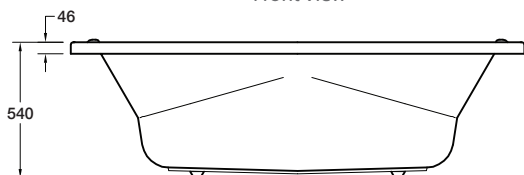

Colour/Finish Material White Duracryl® Acrylic
Upstand 12.5mm upstand for watertightness

Note: Waste as illustrated not included.

Size	External Dimensions (mm)			Internal Dimensions (mm)			Volume (L)
	Length	Width	Depth	Max Bathing Depth	Seating Base Width	Base Length	Full Capacity
1800 x 900mm	1800	900	540	520	480	1240	385

Product	1800 x 900mm
Bath	45812A-0

Top View

Front View

Side View

All measurements shown are in millimetres.
 Sizes are approximate.
 1188119-A04-A Nov 2011

New Zealand
 133 Diana Drive, Glenfield, Auckland, New Zealand
 PO Box 100-146 NSMC, Auckland, 0745
 Ph: 0800 100 382 Fax: 0800 66 44 88
www.Englefield.co.nz