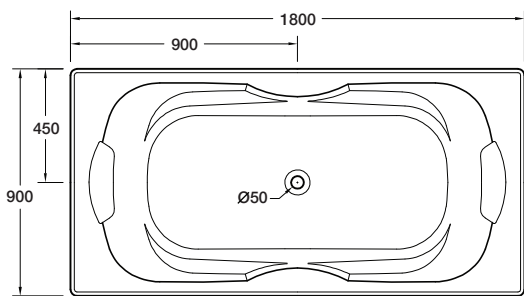

Sapphire™ Rectangular Two Person Bath

The perfect way to help relieve the stress and strain of the day. Generous proportions make this extra wide, and extra long bath ideal for two people to enjoy. The ultimate bathing experience.

Colour/Finish Material White Duracryl® Acrylic
Upstand 12.5mm upstand for watertightness

Note: Waste as illustrated not included.

Size	External Dimensions (mm)			Internal Dimensions (mm)			Volume (L)
	Length	Width	Depth	Max Bathing Depth	Seating Base Width	Base Length	Full Capacity
1800 x 900mm	1800	900	540	520	480	1240	385

Product	1800 x 900mm
Bath	45812A-0

Top View

Front View

Side View

All measurements shown are in millimetres.
 Sizes are approximate.
 1188119-A04-A Nov 2011

New Zealand
 133 Diana Drive, Glenfield, Auckland, New Zealand
 PO Box 100-146 NSMC, Auckland, 0745
 Ph: 0800 100 382 Fax: 0800 66 44 88
www.Englefield.co.nz