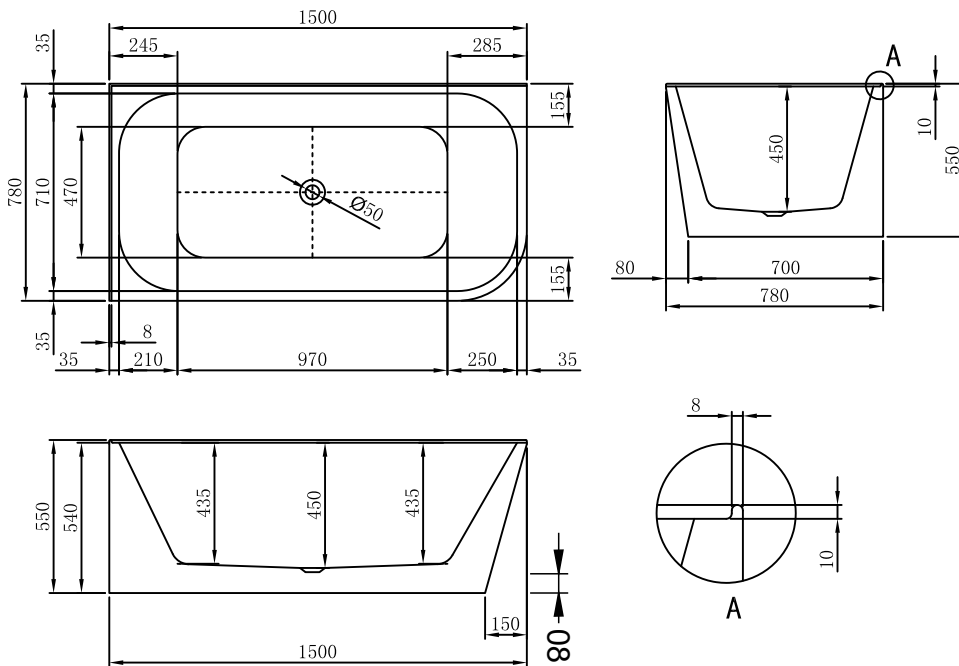

Aquatica

Cita Left 1500 Freestanding Bath

Code: SC CITA L 1500

CITA LEFT BACK TO WALL CORNER FREESTANDING BATH

- The Cita back to wall left corner freestanding bath is easy to install, with an exclusive tile bead design it can be fitted into a tiled wall to create a water proof seal around the bath edges

Size (L) x (W) x (H):

1500 x 780 x 550 (mm)

Key Features:

- Suitable for use in the left corner of the room
- Tile bead on two straight edges
- Premium Grade A acrylic
- Made to AS/NZ standard: 2023/1995
- High gloss white
- Centre waste position
- Plug & waste not included
- Self-supporting feet adjustable by 40mm
- Floor to bottom of waste = 80mm nominal
- Both End and Back against the wall are open