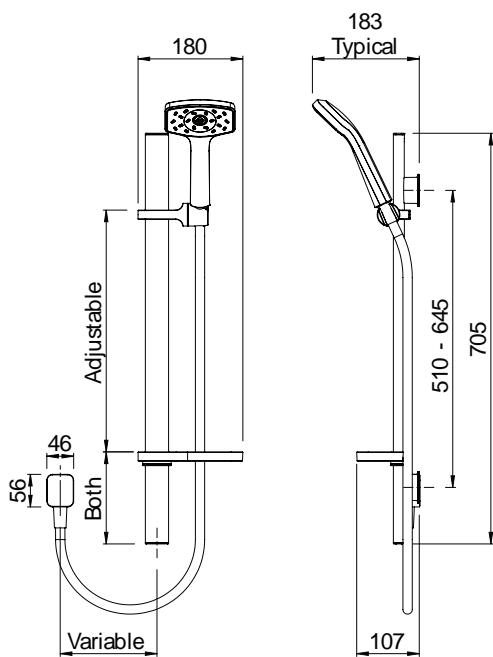

### Satinjet® WAIPORI RAIL SHOWER

Satinjet®. The unmistakable feeling of 300,000 droplets per second.

Unlike conventional showers, Satinjet uses unique twin-jet technology to create optimum water droplet size and pressure, with over 300,000 droplets per second providing greater warmth and coverage. The result is an immersive, full-body experience.

**CONSTRUCTION:** Chrome-plated rail

**CLASSIFICATION:** Suitable for all pressure systems

**INLET CONNECTIONS:** 1/2" BSP Female

**WORKING PRESSURE:** 35 - 500kPa

**DIMENSIONS FOR FITTING:** 510 - 645mm retro-fit pitch

**OPERATING TEMPERATURE:** 5°C - 70°C

**WATERFLOW RATE:** 9.0 l/m

- Rail length 705mm
- Low maintenance single function shower
- Adjustable friction slider
- Chrome & white soapdish included
- 3 star WELS rated on mains pressure (8.5 l/m)
- 3 star WELS rated on low pressure (9.0 l/m)
- Available with white handset & 800mm rail