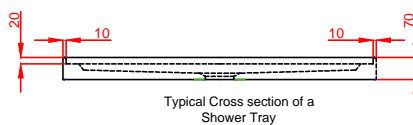

760x760 is 90mm tall and only has 3 sides with 20mm upstands

Typical Cross section of a Shower Tray

All trays are 70 mm high, Sure seal with 20mm Upstand and no tread pattern except the 760x760 which is 90mm and only has 3 sides with upstands and tread pattern