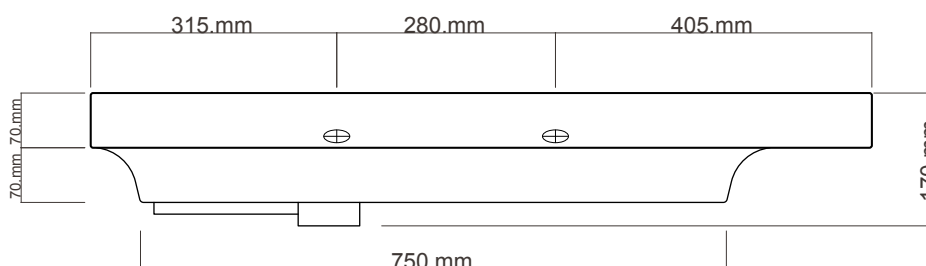

# GRANDANGOLO BASINS.

*Michel César*

bathroom collection

YOVA01 100 x 50 DX Right Hand Ceramic

Dimensions — **W** 1000mm **H** 170mm **D** 500mm

BACK WASHBASIN VIEW

TOP WASHBASIN VIEW

NB: Drawings indicate the technical measurements only and is not a reflection of how the unit will look.