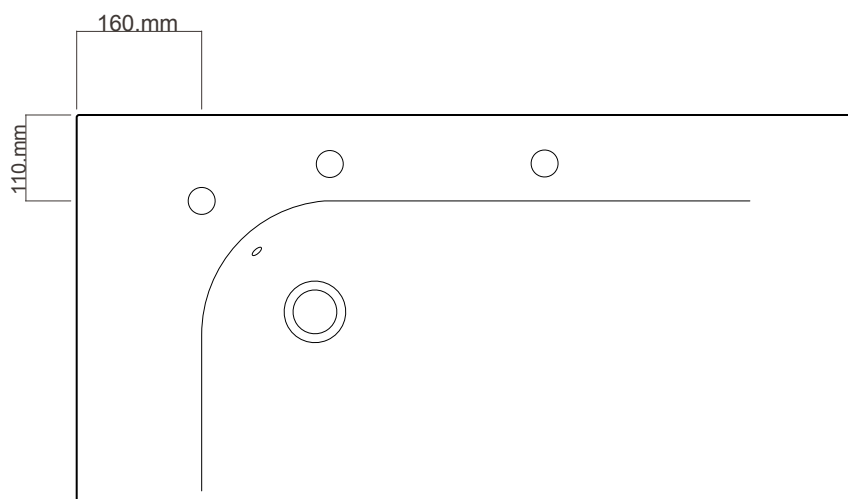

# GRANDANGOLO BASINS.

*Michel César*

bathroom collection

YOVA01 100 x 50 DX Right Hand Ceramic

Dimensions — **W** 1000mm **H** 170mm **D** 500mm

BACK WASHBASIN VIEW

TOP WASHBASIN VIEW

NB: Drawings indicate the technical measurements only and is not a reflection of how the unit will look.