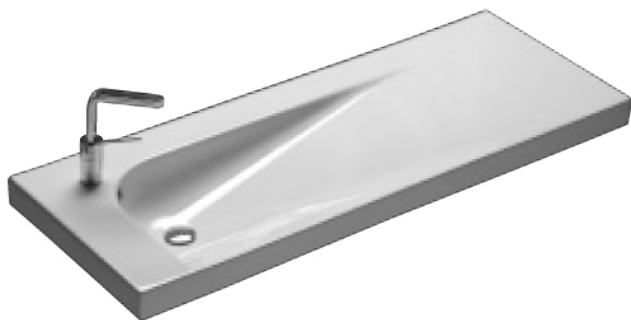

GRANDANGOLO BASINS.

Michel César

bathroom collection

YOXS01 130 x 50 DX Right Hand Ceramic

Dimensions — **W** 1300mm **H** 170mm **D** 500mm

BACK WASHBASIN VIEW

TOP WASHBASIN VIEW

NB: Drawings indicate the technical measurements only and is not a reflection of how the unit will look.