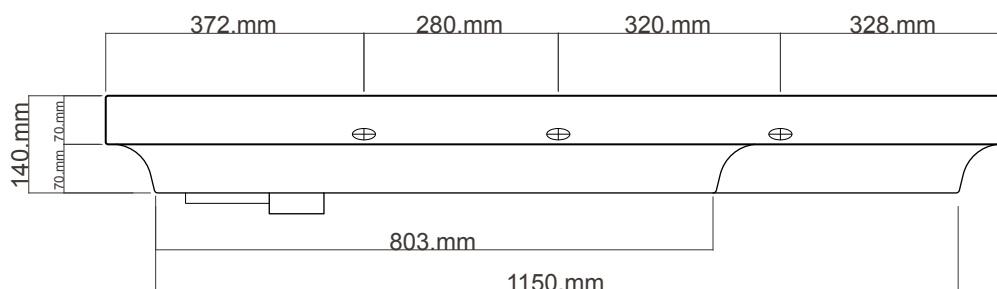

GRANDANGOLO BASINS.

Michel César

bathroom collection

YOXS01 130 x 50 DX Right Hand Ceramic

Dimensions — **W** 1300mm **H** 170mm **D** 500mm

BACK WASHBASIN VIEW

TOP WASHBASIN VIEW

NB: Drawings indicate the technical measurements only and is not a reflection of how the unit will look.