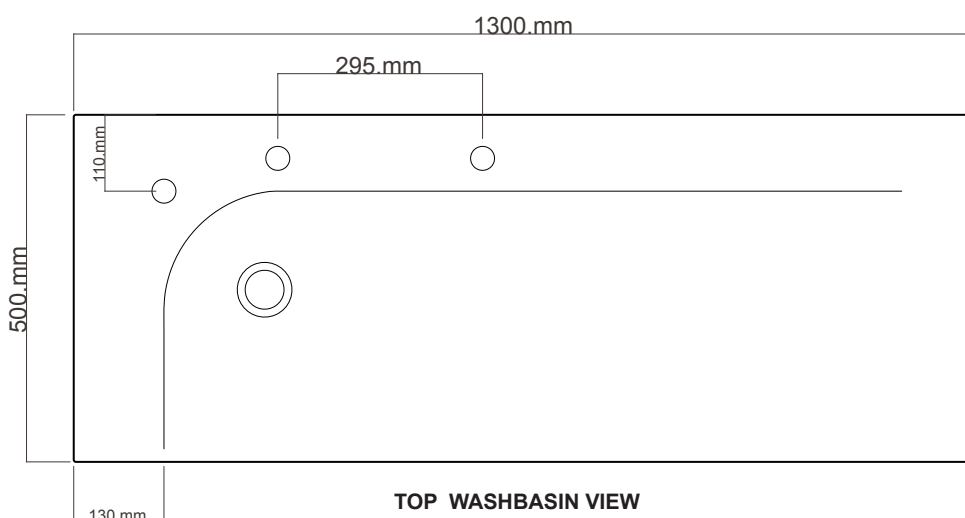

GRANDANGOLO BASINS.

Michel César

bathroom collection

YOXS01 130 x 50 DX Right Hand Ceramic

Dimensions — **W** 1300mm **H** 170mm **D** 500mm

BACK WASHBASIN VIEW

TOP WASHBASIN VIEW

NB: Drawings indicate the technical measurements only and is not a reflection of how the unit will look.