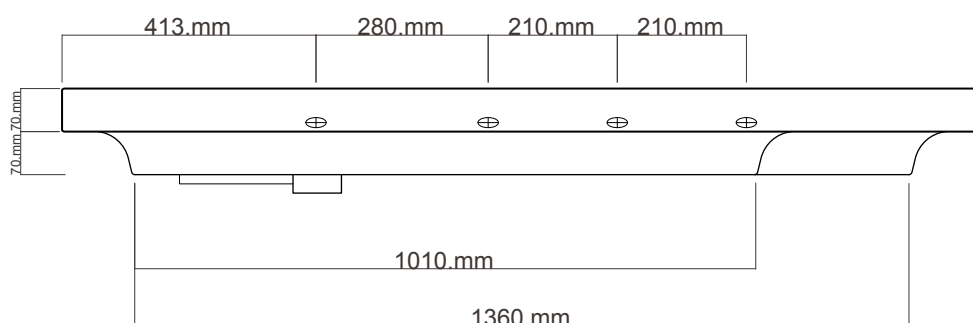

GRANDANGOLO BASINS.

Michel César

bathroom collection

YOX801 150 x 50 DX Right Hand Ceramic

Dimensions — **W** 1500mm **H** 170mm **D** 500mm

BACK WASHBASIN VIEW

TOP WASHBASIN VIEW

NB: Drawings indicate the technical measurements only and is not a reflection of how the unit will look.