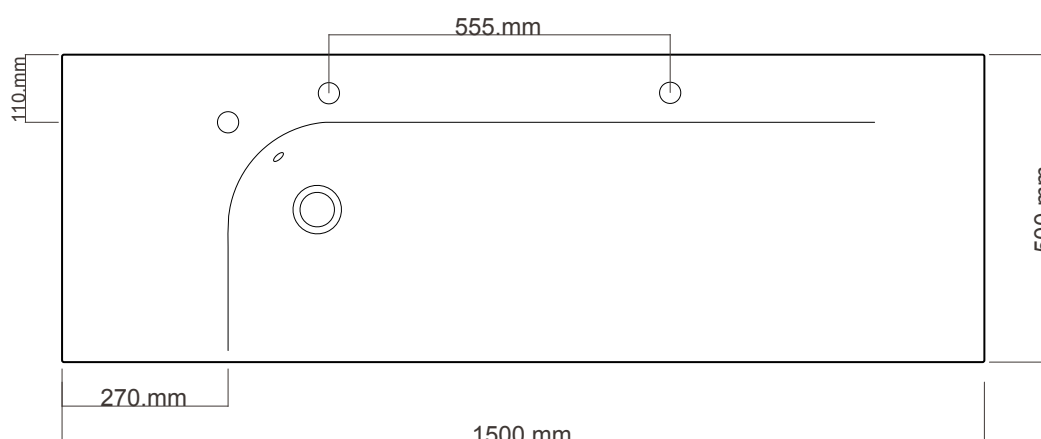

GRANDANGOLO BASINS.

Michel César

bathroom collection

YOX801 150 x 50 DX Right Hand Ceramic

Dimensions — **W** 1500mm **H** 170mm **D** 500mm

BACK WASHBASIN VIEW

TOP WASHBASIN VIEW

NB: Drawings indicate the technical measurements only and is not a reflection of how the unit will look.