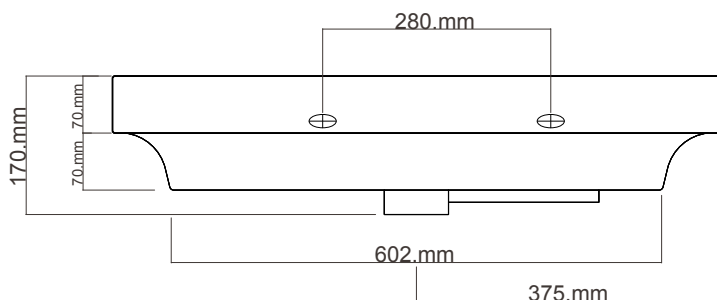

GRANDANGOLO BASINS.

Michel César

bathroom collection

YOXK01 75 x 50 SX Left Hand Ceramic

Dimensions — **W** 750mm **H** 170mm **D** 500mm

BACK WASHBASIN VIEW

TOP WASHBASIN VIEW

NB: Drawings indicate the technical measurements only and is not a reflection of how the unit will look.