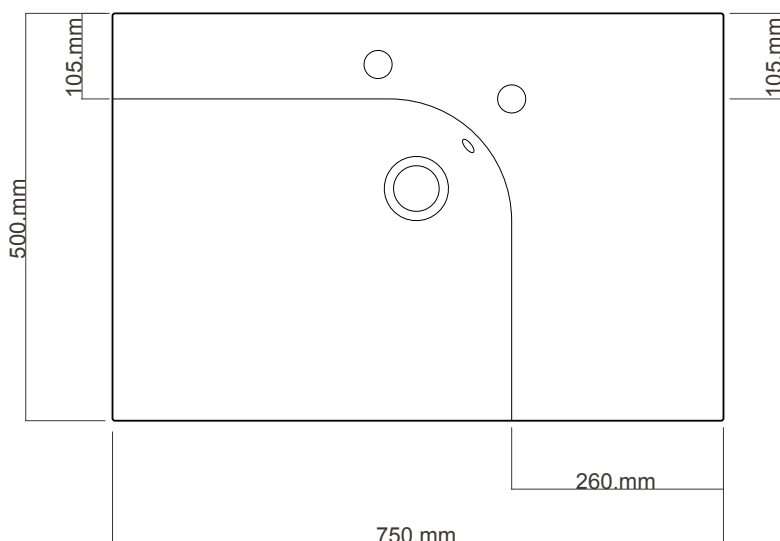

GRANDANGOLO BASINS.

Michel César

bathroom collection

YOXK01 75 x 50 SX Left Hand Ceramic

Dimensions — **W** 750mm **H** 170mm **D** 500mm

BACK WASHBASIN VIEW

TOP WASHBASIN VIEW

NB: Drawings indicate the technical measurements only and is not a reflection of how the unit will look.