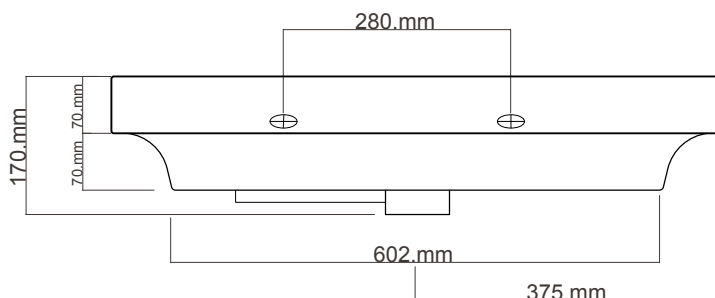

# GRANDANGOLO BASINS.

*Michel César*

bathroom collection

YOYD01 75 x 50 DX Right Hand Ceramic

Dimensions — **W** 750mm **H** 170mm **D** 500mm

BACK WASHBASIN VIEW

TOP WASHBASIN VIEW

NB: Drawings indicate the technical measurements only and is not a reflection of how the unit will look.