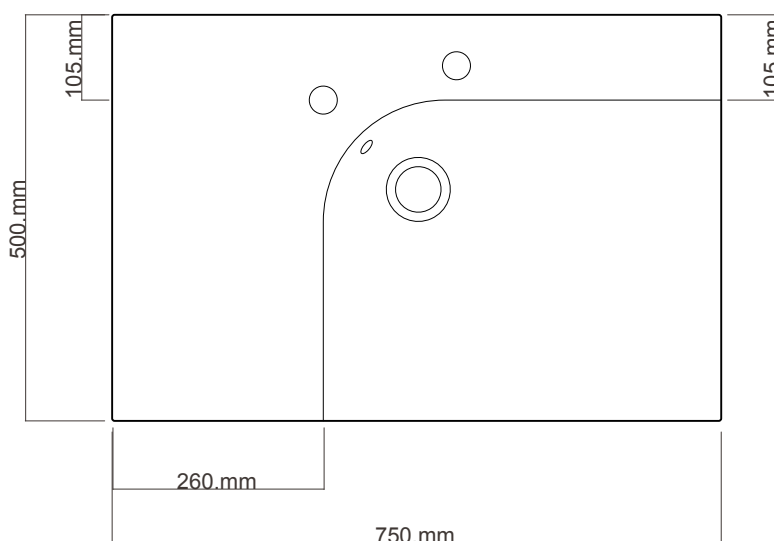

# GRANDANGOLO BASINS.

*Michel César*

bathroom collection

YOYD01 75 x 50 DX Right Hand Ceramic

Dimensions — **W** 750mm **H** 170mm **D** 500mm

BACK WASHBASIN VIEW

TOP WASHBASIN VIEW

NB: Drawings indicate the technical measurements only and is not a reflection of how the unit will look.