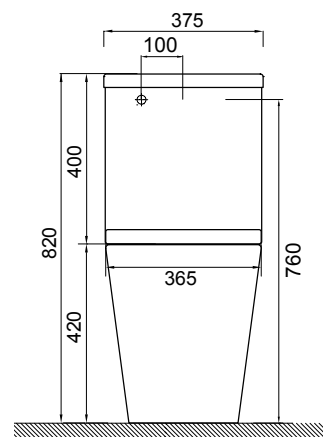

Sphere

vcbc

Description

Sphere Easy Height Rimless Back-To-Wall Toilet Suite with Cistern (15.B.27353)

Product Code

SPH-351

Features

- Dimensions - W375 x H820 x D690 mm
- Toilet suite includes soft close seat and lid, and dual flush cistern. Floor-fix screw and elbow also included.
- Easy clean rimless design.
- Vitreous china with Nano Glaze. Glazed rim and trap.
- Removable soft close seat with stainless steel hinges.
- Efficient 4.5/3 litre flush distribution.
- 4 Star WELS rating.

Technical Drawings

Top

Side Section

Back

Notes

LH back entry/top inlet cistern. Set out for the S Pan can extend on an STC from 100 - 265mm.

Drawing indicates the technical measurement only and is not a reflection of how the unit will look. Sizes nominal only.

All drawings in millimeters.