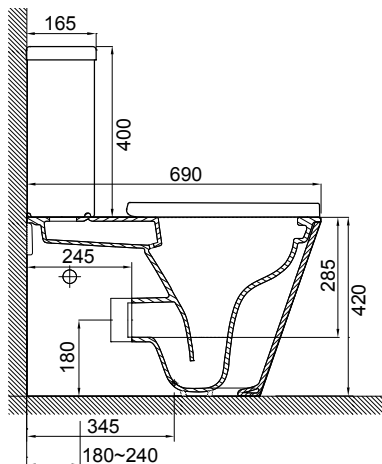

Sphere

vcbc

Description

Sphere Easy Height Rimless Back-To-Wall Toilet Suite with Cistern (15.B.27353)

Product Code

SPH-351

Features

- Dimensions - W375 x H820 x D690 mm
- Toilet suite includes soft close seat and lid, and dual flush cistern. Floor-fix screw and elbow also included.
- Easy clean rimless design.
- Vitreous china with Nano Glaze. Glazed rim and trap.
- Removable soft close seat with stainless steel hinges.
- Efficient 4.5/3 litre flush distribution.
- 4 Star WELS rating.

Technical Drawings

Top

Side Section

Back

Notes

LH back entry/top inlet cistern. Set out for the S Pan can extend on an STC from 100 - 265mm.

Drawing indicates the technical measurement only and is not a reflection of how the unit will look. Sizes nominal only.

All drawings in millimeters.