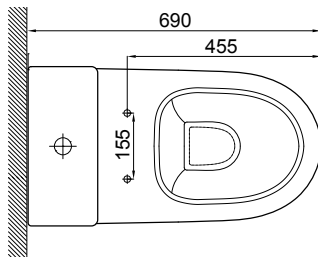

Sphere

vcbc

Description

Sphere Easy Height Rimless Back-To-Wall Toilet Suite with Cistern (15.B.27353)

Product Code

SPH-351

Features

- Dimensions - W375 x H820 x D690 mm
- Toilet suite includes soft close seat and lid, and dual flush cistern. Floor-fix screw and elbow also included.
- Easy clean rimless design.
- Vitreous china with Nano Glaze. Glazed rim and trap.
- Removable soft close seat with stainless steel hinges.
- Efficient 4.5/3 litre flush distribution.
- 4 Star WELS rating.

Technical Drawings

Top

Side Section

Back

Notes

LH back entry/top inlet cistern. Set out for the S Pan can extend on an STC from 100 - 265mm.

Drawing indicates the technical measurement only and is not a reflection of how the unit will look. Sizes nominal only.

All drawings in millimeters.