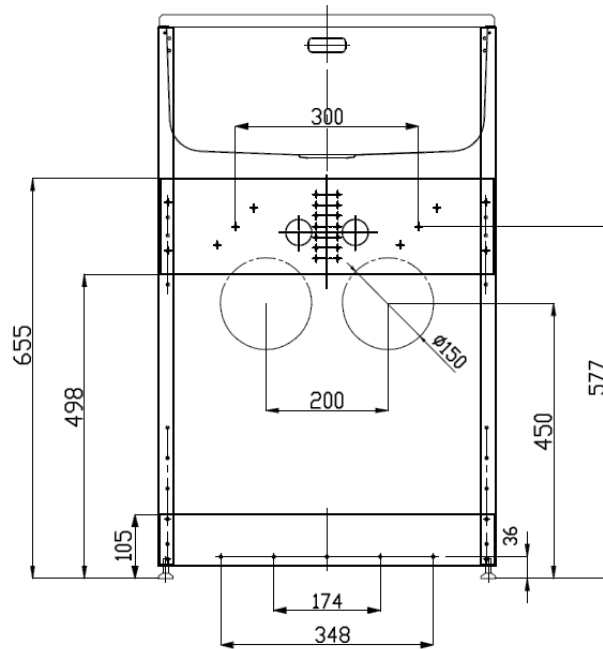

Description

ROBINHOOD STANDARD SUPERTUB WITH S/S GOOSENECK TAP
ST3101X

Dimensions

Dated 14/10/2020

Specifications

Tapware

Tapware type	#304 Stainless Steel Gooseneck Tap
WELS rating	5 Stars, 5.5L per minute
Max & Min pressure	Maximum pressure 72.5 PSI (500 kPa); Minimum pressure 22 PSI (150 kPa)
Temperature range	Recommended temperature range 5° to 65°C; Maximum temperature 80°C

Sink

Bowl type	0.8mm polished #304 Stainless Steel
Bowl capacity	38L gross capacity measured to the top; 30L capacity to overflow
Waste type	Plug waste
Overflow	Yes

Cabinet

Handle type	Recessed plastic handle
Door opening	Reversible, can be either left or right hand opening
Adjustable levelling feet	Yes
Side apertures for hoses	Yes, on both sides
3 Way ball valves isolators	Yes, included
Washing machine waste pipe	Separate
Cabinet color/finish	Satin white powder coated
Cabinet material	0.6mm galvanized steel

Dimensions & Weights

Product dimensions (mm)	W558*D565*H(900-920)
Carton dimensions (mm)	W575*D585*H965
Gross/Net weight (Kg)	21/18

Warranty

Tapware & Cabinet	2 years on parts & labour from the date of purchase
Sink	5 years on parts & labour from the date of purchase