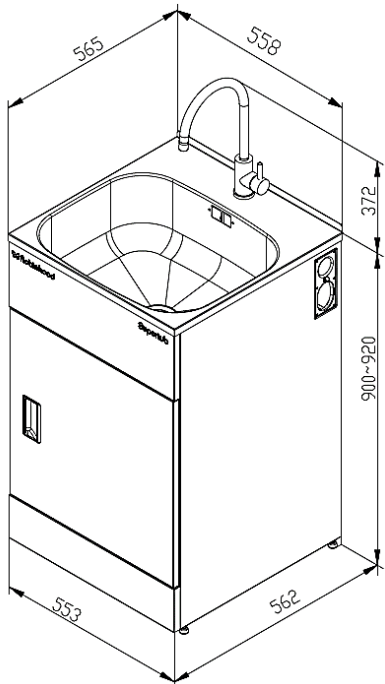

Description

ROBINHOOD STANDARD SUPERTUB WITH S/S GOOSENECK TAP
ST3101X

Dimensions

Dated 14/10/2020

Specifications

Tapware

Tapware type	#304 Stainless Steel Gooseneck Tap
WELS rating	5 Stars, 5.5L per minute
Max & Min pressure	Maximum pressure 72.5 PSI (500 kPa); Minimum pressure 22 PSI (150 kPa)
Temperature range	Recommended temperature range 5° to 65°C; Maximum temperature 80°C

Sink

Bowl type	0.8mm polished #304 Stainless Steel
Bowl capacity	38L gross capacity measured to the top; 30L capacity to overflow
Waste type	Plug waste
Overflow	Yes

Cabinet

Handle type	Recessed plastic handle
Door opening	Reversible, can be either left or right hand opening
Adjustable levelling feet	Yes
Side apertures for hoses	Yes, on both sides
3 Way ball valves isolators	Yes, included
Washing machine waste pipe	Separate
Cabinet color/finish	Satin white powder coated
Cabinet material	0.6mm galvanized steel

Dimensions & Weights

Product dimensions (mm)	W558*D565*H(900-920)
Carton dimensions (mm)	W575*D585*H965
Gross/Net weight (Kg)	21/18

Warranty

Tapware & Cabinet	2 years on parts & labour from the date of purchase
Sink	5 years on parts & labour from the date of purchase