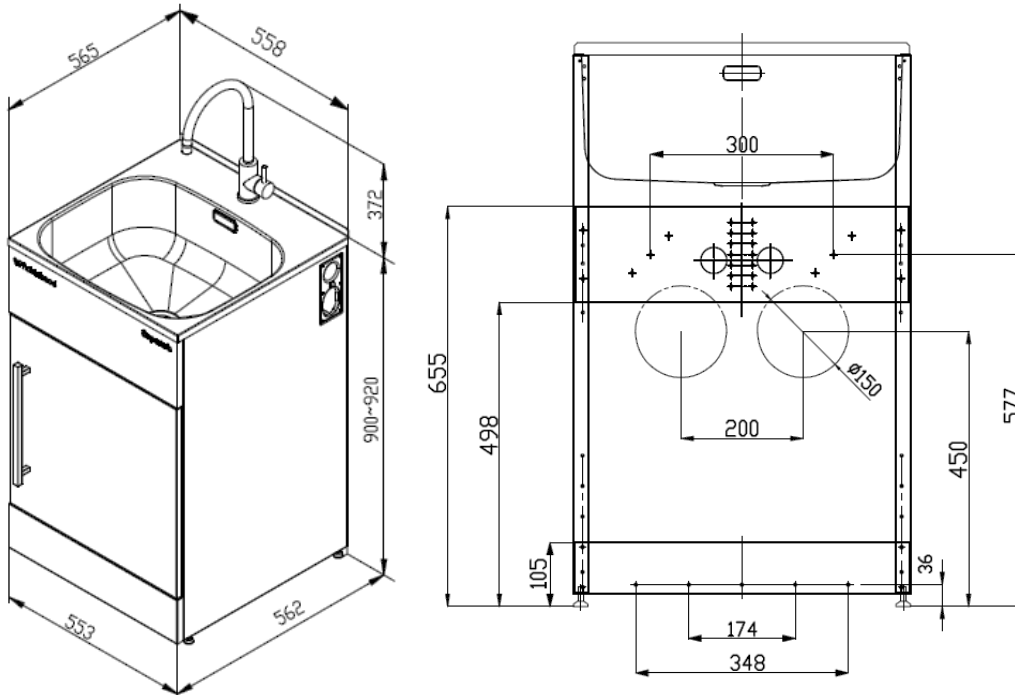

Description

ROBINHOOD STANDARD SUPERTUB SERIES 3 S/S GOOSENECK TAP
ST3103 (White) / ST3103B (Black)

Dimensions

Dated 09/10/2020

Specifications

Tapware

Tapware type	#304 Stainless Steel Gooseneck Tap
WELS rating	5 Stars, 5.5L per minute
Max & Min pressure	Maximum pressure 72.5 PSI (500 kPa); Minimum pressure 22 PSI (150 kPa)
Temperature range	Recommended temperature range 5° to 65°C; Maximum temperature 80°C

Sink

Bowl type	0.8mm polished #304 Stainless Steel
Bowl capacity	38L gross capacity measured to the top; 30L capacity to overflow
Waste type	Modern basket waste
Overflow	Yes, modern overflow design

Cabinet

Handle type	1x Square brushed pole handle
Door opening	Reversible, can be either left or right hand opening
Internal shelf and floor	Yes
Adjustable levelling feet	Yes
Side apertures for hoses	Yes, on both sides
3 Way ball valves isolators	Yes, included
Washing machine waste pipe	Separate
Cabinet color/finish	Satin white or frosted black/powder coated
Cabinet material	0.6mm galvanized steel

Dimensions & Weights

Product dimensions (mm)	W558*D565*H(900-920)
Carton dimensions (mm)	W575*D585*H965
Gross/Net weight (Kg)	21/18

Warranty

Tapware & Cabinet	2 years on parts & labour from the date of purchase
Sink	5 years on parts & labour from the date of purchase