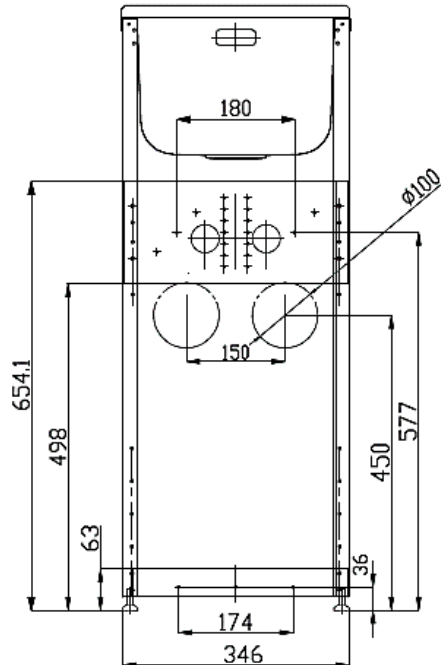

Description

ROBINHOOD SLIM SUPERTUB SERIES 3 WITH CONSOLE S/S GOOSENECK TAP
ST3703SLIM

Dimensions

Dated 13/06/2022

Specifications

Tapware

Tapware type	#304 Stainless Steel Gooseneck Tap
WELS rating	5 Stars, 5.5L per minute
Max & Min pressure	Maximum pressure 72.5 PSI (500 kPa); Minimum pressure 22 PSI (150 kPa)
Temperature range	Recommended temperature range 5° to 65°C; Maximum temperature 80°C

Sink

Bowl type	0.8mm polished #304 Stainless Steel
Bowl capacity	24L gross capacity measured to the top; 17L capacity to overflow

Waste type/ discharge flow rate

Modern basket waste/ 52L per minute

Overflow/ Flow rate

Yes, modern overflow design/ 18L per minute

Cabinet

Handle type	1x Square brushed pole handle
Door opening	Reversible, can be either left or right hand opening
Internal shelf and floor	Yes
Maximum height of items can be stored	Top: 210mm; Bottom: 410mm
Adjustable levelling feet	Yes
Side apertures for hoses	Yes, on both sides
3 Way ball valves isolators	Yes, included
Washing machine waste pipe	Separate
Cabinet color/finish	Satin white/powder coated
Cabinet material	0.6mm galvanized steel

Dimensions & Weights

Product dimensions (mm)	W350*D565*H(900-920)
Carton dimensions (mm)	W368*D585*H965
Gross/Net weight (Kg)	17/14

Warranty

Tapware & Cabinet	2 years on parts & labour from the date of purchase
Sink	5 years on parts & labour from the date of purchase