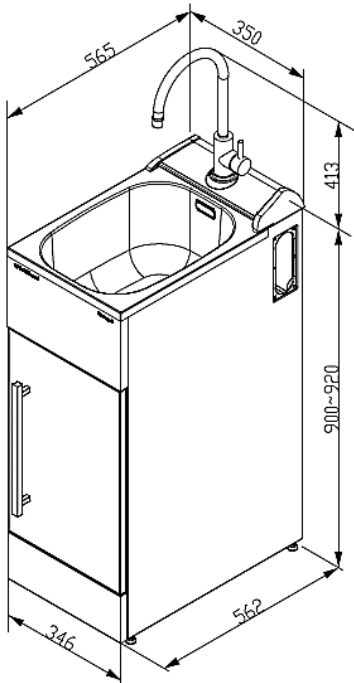

Description

ROBINHOOD SLIM SUPERTUB SERIES 3 WITH CONSOLE S/S GOOSENECK TAP
ST3703SLIM

Dimensions

Dated 13/06/2022

Specifications

Tapware

Tapware type	#304 Stainless Steel Gooseneck Tap
WELS rating	5 Stars, 5.5L per minute
Max & Min pressure	Maximum pressure 72.5 PSI (500 kPa); Minimum pressure 22 PSI (150 kPa)
Temperature range	Recommended temperature range 5° to 65°C; Maximum temperature 80°C

Sink

Bowl type	0.8mm polished #304 Stainless Steel
Bowl capacity	24L gross capacity measured to the top; 17L capacity to overflow

Waste type/ discharge flow rate

Modern basket waste/ 52L per minute

Overflow/ Flow rate

Yes, modern overflow design/ 18L per minute

Cabinet

Handle type	1x Square brushed pole handle
Door opening	Reversible, can be either left or right hand opening
Internal shelf and floor	Yes
Maximum height of items can be stored	Top: 210mm; Bottom: 410mm
Adjustable levelling feet	Yes
Side apertures for hoses	Yes, on both sides
3 Way ball valves isolators	Yes, included
Washing machine waste pipe	Separate
Cabinet color/finish	Satin white/powder coated
Cabinet material	0.6mm galvanized steel

Dimensions & Weights

Product dimensions (mm)	W350*D565*H(900-920)
Carton dimensions (mm)	W368*D585*H965
Gross/Net weight (Kg)	17/14

Warranty

Tapware & Cabinet	2 years on parts & labour from the date of purchase
Sink	5 years on parts & labour from the date of purchase