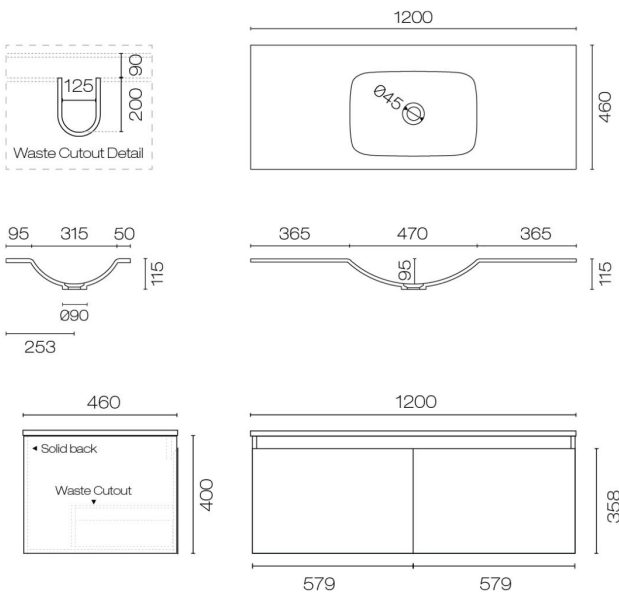

Stanza Spio 1200 2 Drawer Vanity Centre Basin

Code: STS120.S2C

Brand	Progetto
Designer	Plumblin
Origin	Cabinet: New Zealand
Installation	Wall hung
Width (mm)	1200
Depth (mm)	460
Height (mm)	415
Warranty	7 Years
Overflow	No
Waste Size	32mm
Waste Included	No
Taphole	None (can be drilled onsite with drill bit supplied)
Soft Close Drawer/s	Yes
Cabinet Material	Oak Veneer
Vanity Top Material	Solid Surface
Approx Lead Time	10 weeks may apply for some colours. Please enquire for accurate leadtime
Notes	Custom paint colour \$POA
Other Information	Vanity top is repairable and renewable

Scan to View
Product Online