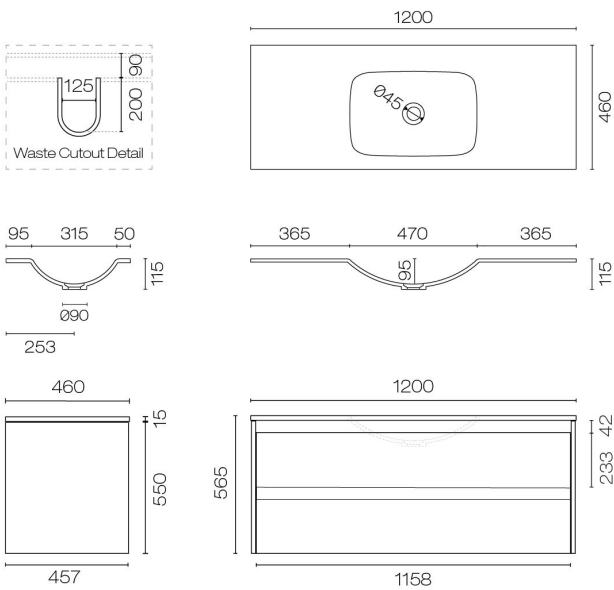

Stanza Spio 1200 2 Drawer Vanity

Code: STS120.W2C

Brand	Progetto
Designer	Plumblin
Origin	Cabinet: New Zealand
Installation	Wall hung
Width (mm)	1200
Depth (mm)	460
Height (mm)	565
Warranty	7 Years
Overflow	No
Waste Size	32mm
Waste Included	No
Taphole	None (can be drilled onsite with drill bit supplied)
Soft Close Drawer/s	Yes
Cabinet Material	Oak Veneer
Vanity Top Material	Solid Surface
Approx Lead Time	10 weeks may apply for some colours. Please enquire for accurate leadtime
Notes	Custom paint colour \$POA
Other Information	Vanity top is repairable and renewable

Scan to View
Product Online