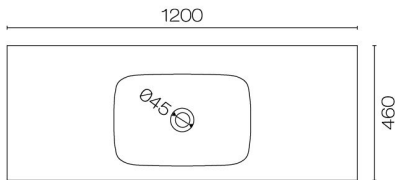

## Stanza Spio 1200 4 Drawer Vanity Centre Basin

Code: STS120.W4C

<b>Brand</b>	Progetto
<b>Designer</b>	Plumblin
<b>Origin</b>	Cabinet: New Zealand
<b>Installation</b>	Wall hung
<b>Width (mm)</b>	1200
<b>Depth (mm)</b>	460
<b>Height (mm)</b>	565
<b>Warranty</b>	7 Years
<b>Overflow</b>	No
<b>Waste Size</b>	32mm
<b>Waste Included</b>	No
<b>Taphole</b>	None (can be drilled onsite with drill bit supplied)
<b>Soft Close Drawer/s</b>	Yes
<b>Cabinet Material</b>	Oak Veneer
<b>Vanity Top Material</b>	Solid Surface
<b>Approx Lead Time</b>	10 weeks may apply for some colours. Please enquire for accurate leadtime
<b>Notes</b>	Custom paint colour \$POA
<b>Other Information</b>	Vanity top is repairable and renewable