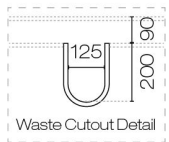

## Stanza Spio 1200 4 Drawer Vanity Centre Basin

Code: STS120.W4C

<b>Brand</b>	Progetto
<b>Designer</b>	Plumblin
<b>Origin</b>	Cabinet: New Zealand
<b>Installation</b>	Wall hung
<b>Width (mm)</b>	1200
<b>Depth (mm)</b>	460
<b>Height (mm)</b>	565
<b>Warranty</b>	7 Years
<b>Overflow</b>	No
<b>Waste Size</b>	32mm
<b>Waste Included</b>	No
<b>Taphole</b>	None (can be drilled onsite with drill bit supplied)
<b>Soft Close Drawer/s</b>	Yes
<b>Cabinet Material</b>	Oak Veneer
<b>Vanity Top Material</b>	Solid Surface
<b>Approx Lead Time</b>	10 weeks may apply for some colours. Please enquire for accurate leadtime
<b>Notes</b>	Custom paint colour \$POA
<b>Other Information</b>	Vanity top is repairable and renewable