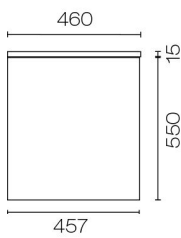

## Stanza Spio 1200 4 Drawer Vanity Centre Basin

Code: STS120.W4C

<b>Brand</b>	Progetto
<b>Designer</b>	Plumblin
<b>Origin</b>	Cabinet: New Zealand
<b>Installation</b>	Wall hung
<b>Width (mm)</b>	1200
<b>Depth (mm)</b>	460
<b>Height (mm)</b>	565
<b>Warranty</b>	7 Years
<b>Overflow</b>	No
<b>Waste Size</b>	32mm
<b>Waste Included</b>	No
<b>Taphole</b>	None (can be drilled onsite with drill bit supplied)
<b>Soft Close Drawer/s</b>	Yes
<b>Cabinet Material</b>	Oak Veneer
<b>Vanity Top Material</b>	Solid Surface
<b>Approx Lead Time</b>	10 weeks may apply for some colours. Please enquire for accurate leadtime
<b>Notes</b>	Custom paint colour \$POA
<b>Other Information</b>	Vanity top is repairable and renewable