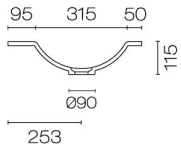

## Stanza Spio 1200 4 Drawer Vanity Centre Basin

Code: STS120.W4C

<b>Brand</b>	Progetto
<b>Designer</b>	Plumblin
<b>Origin</b>	Cabinet: New Zealand
<b>Installation</b>	Wall hung
<b>Width (mm)</b>	1200
<b>Depth (mm)</b>	460
<b>Height (mm)</b>	565
<b>Warranty</b>	7 Years
<b>Overflow</b>	No
<b>Waste Size</b>	32mm
<b>Waste Included</b>	No
<b>Taphole</b>	None (can be drilled onsite with drill bit supplied)
<b>Soft Close Drawer/s</b>	Yes
<b>Cabinet Material</b>	Oak Veneer
<b>Vanity Top Material</b>	Solid Surface
<b>Approx Lead Time</b>	10 weeks may apply for some colours. Please enquire for accurate leadtime
<b>Notes</b>	Custom paint colour \$POA
<b>Other Information</b>	Vanity top is repairable and renewable