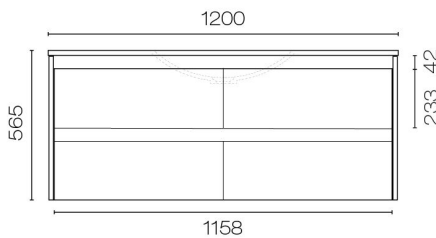

## Stanza Spio 1200 4 Drawer Vanity Centre Basin

Code: STS120.W4C

<b>Brand</b>	Progetto
<b>Designer</b>	Plumblin
<b>Origin</b>	Cabinet: New Zealand
<b>Installation</b>	Wall hung
<b>Width (mm)</b>	1200
<b>Depth (mm)</b>	460
<b>Height (mm)</b>	565
<b>Warranty</b>	7 Years
<b>Overflow</b>	No
<b>Waste Size</b>	32mm
<b>Waste Included</b>	No
<b>Taphole</b>	None (can be drilled onsite with drill bit supplied)
<b>Soft Close Drawer/s</b>	Yes
<b>Cabinet Material</b>	Oak Veneer
<b>Vanity Top Material</b>	Solid Surface
<b>Approx Lead Time</b>	10 weeks may apply for some colours. Please enquire for accurate leadtime
<b>Notes</b>	Custom paint colour \$POA
<b>Other Information</b>	Vanity top is repairable and renewable