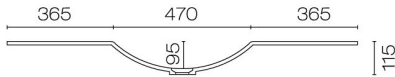

## Stanza Spio 1200 4 Drawer Vanity Centre Basin

Code: STS120.W4C

<b>Brand</b>	Progetto
<b>Designer</b>	Plumblin
<b>Origin</b>	Cabinet: New Zealand
<b>Installation</b>	Wall hung
<b>Width (mm)</b>	1200
<b>Depth (mm)</b>	460
<b>Height (mm)</b>	565
<b>Warranty</b>	7 Years
<b>Overflow</b>	No
<b>Waste Size</b>	32mm
<b>Waste Included</b>	No
<b>Taphole</b>	None (can be drilled onsite with drill bit supplied)
<b>Soft Close Drawer/s</b>	Yes
<b>Cabinet Material</b>	Oak Veneer
<b>Vanity Top Material</b>	Solid Surface
<b>Approx Lead Time</b>	10 weeks may apply for some colours. Please enquire for accurate leadtime
<b>Notes</b>	Custom paint colour \$POA
<b>Other Information</b>	Vanity top is repairable and renewable