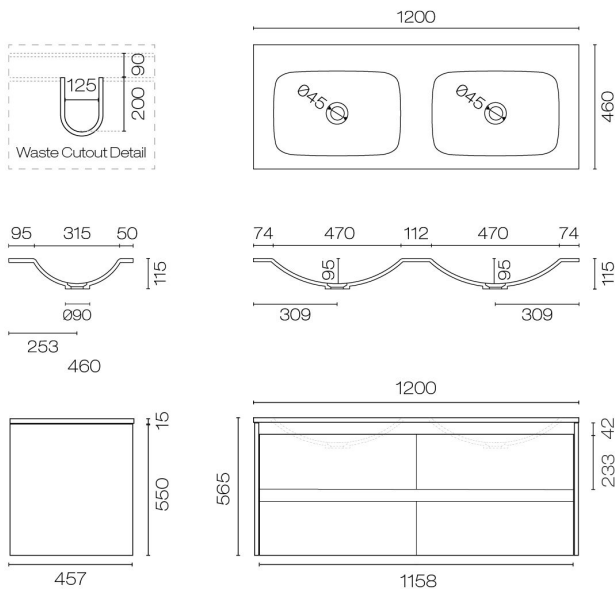

Stanza Spio 1200 4 Drawer Vanity Double Basin

Code: STS120.W4D

Brand	Progetto
Designer	Plumblin
Origin	Cabinet: New Zealand
Installation	Wall hung
Width (mm)	1200
Depth (mm)	460
Height (mm)	565
Warranty	7 Years
Overflow	No
Waste Size	32mm
Waste Included	No
Taphole	None (can be drilled onsite with drill bit supplied)
Soft Close Drawer/s	Yes
Cabinet Material	Oak Veneer
Vanity Top Material	Solid Surface
Approx Lead Time	10 weeks may apply for some colours. Please enquire for accurate leadtime
Notes	Custom paint colour \$POA
Other Information	Vanity top is repairable and renewable

Scan to View
Product Online