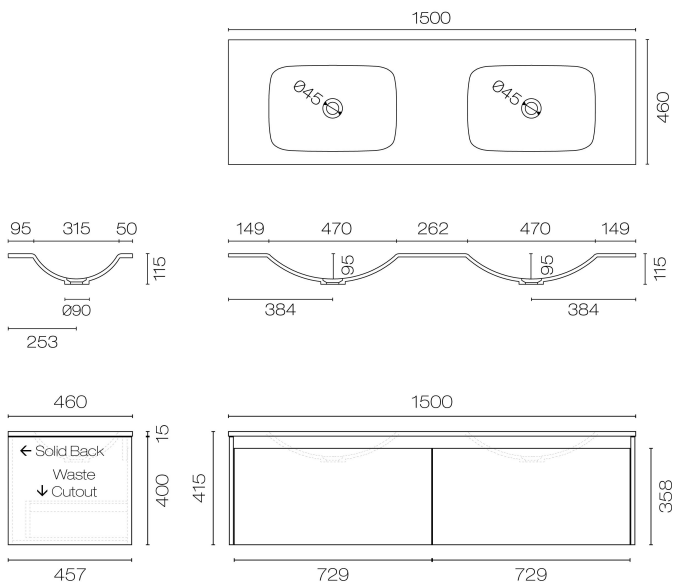

## Stanza Spio 1500 2 Drawer Vanity Double Basin

Code: STS150.S2D

<b>Brand</b>	Progetto
<b>Designer</b>	Plumblinc
<b>Origin</b>	Cabinet: New Zealand
<b>Installation</b>	Wall hung
<b>Width (mm)</b>	1500
<b>Depth (mm)</b>	460
<b>Height (mm)</b>	415
<b>Warranty</b>	7 Years
<b>Overflow</b>	No
<b>Waste Size</b>	32mm
<b>Waste Included</b>	No
<b>Taphole</b>	None (can be drilled onsite with drill bit supplied)
<b>Soft Close Drawer/s</b>	Yes
<b>Cabinet Material</b>	Oak Veneer
<b>Vanity Top Material</b>	Solid Surface
<b>Approx Lead Time</b>	10 weeks may apply for some colours. Please enquire for accurate leadtime
<b>Notes</b>	Custom paint colour \$POA
<b>Other Information</b>	Vanity top is repairable and renewable

Scan to View  
Product Online