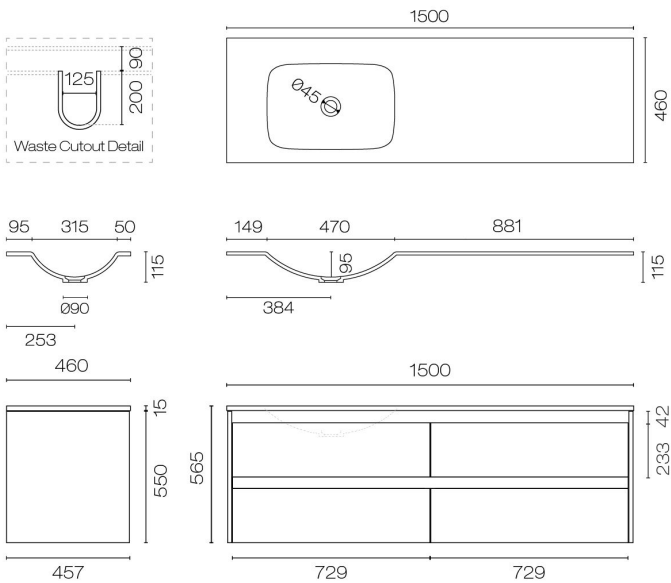

## Stanza Spio 1500 4 Drawer Vanity Left Basin

Code: STS150.W4L

<b>Brand</b>	Progetto
<b>Designer</b>	Plumblin
<b>Origin</b>	Cabinet: New Zealand
<b>Installation</b>	Wall hung
<b>Width (mm)</b>	1500
<b>Depth (mm)</b>	460
<b>Height (mm)</b>	565
<b>Warranty</b>	7 Years
<b>Overflow</b>	No
<b>Waste Size</b>	32mm
<b>Waste Included</b>	No
<b>Taphole</b>	None (can be drilled onsite with drill bit supplied)
<b>Soft Close Drawer/s</b>	Yes
<b>Cabinet Material</b>	Oak Veneer
<b>Vanity Top Material</b>	Solid Surface
<b>Approx Lead Time</b>	10 weeks may apply for some colours. Please enquire for accurate leadtime
<b>Notes</b>	Custom paint colour \$POA
<b>Other Information</b>	Vanity top is repairable and renewable

Scan to View  
Product Online