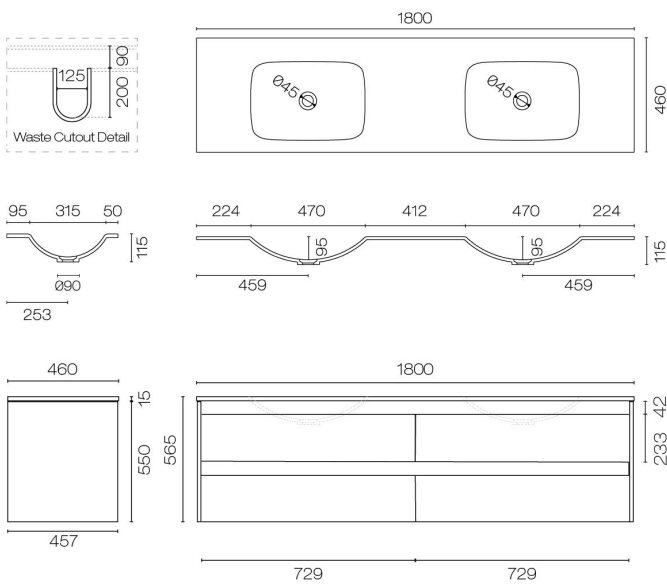

Stanza Spio 1800 Double 4 Drawer Vanity

Code: STS180.W4D

Brand	Progetto
Designer	Plumblin
Origin	Cabinet: New Zealand
Installation	Wall hung
Width (mm)	1800
Depth (mm)	460
Height (mm)	565
Warranty	7 Years
Overflow	No
Waste Size	32mm
Waste Included	No
Taphole	None (can be drilled onsite with drill bit supplied)
Soft Close Drawer/s	Yes
Cabinet Material	Oak Veneer
Vanity Top Material	Solid Surface
Approx Lead Time	10 weeks may apply for some colours. Please enquire for accurate leadtime
Notes	Custom paint colour \$POA
Other Information	Vanity top is repairable and renewable

Scan to View
Product Online