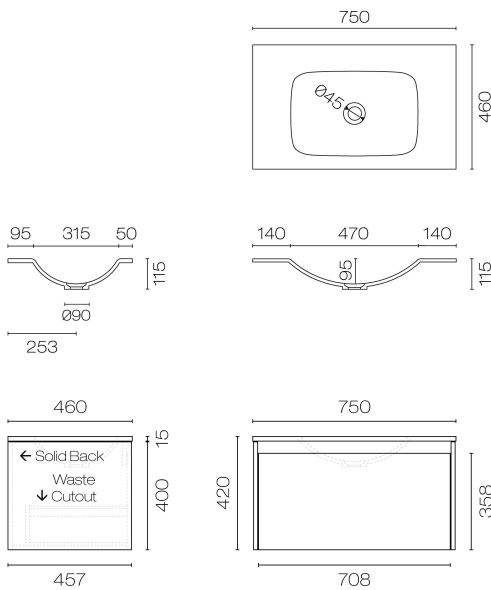

## Stanza Spio 750 1 Drawer Vanity

Code: STS75.S1C

<b>Brand</b>	Progetto
<b>Designer</b>	Plumblin
<b>Origin</b>	Cabinet: New Zealand
<b>Installation</b>	Wall hung
<b>Width (mm)</b>	750
<b>Depth (mm)</b>	460
<b>Height (mm)</b>	415
<b>Warranty</b>	7 Years
<b>Overflow</b>	No
<b>Waste Size</b>	32mm
<b>Waste Included</b>	No
<b>Taphole</b>	None (can be drilled onsite with drill bit supplied)
<b>Soft Close Drawer/s</b>	Yes
<b>Cabinet Material</b>	Oak Veneer
<b>Vanity Top Material</b>	Solid Surface
<b>Approx Lead Time</b>	10 weeks may apply for some colours. Please enquire for accurate leadtime
<b>Notes</b>	Custom paint colour \$POA
<b>Other Information</b>	Vanity top is repairable and renewable

Scan to View  
Product Online