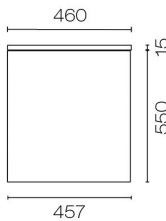

Stanza Spio 750 2 Drawer Vanity

Code: STS75.W2C

Brand	Progetto
Designer	Plumblin
Origin	Cabinet: New Zealand
Installation	Wall hung
Width (mm)	750
Depth (mm)	460
Height (mm)	565
Warranty	7 Years
Overflow	No
Waste Size	32mm
Waste Included	No
Taphole	None (can be drilled onsite with drill bit supplied)
Soft Close Drawer/s	Yes
Cabinet Material	Oak Veneer
Vanity Top Material	Solid Surface
Approx Lead Time	10 weeks may apply for some colours. Please enquire for accurate leadtime
Notes	Custom paint colour \$POA
Other Information	Vanity top is repairable and renewable