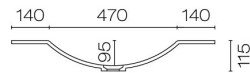

Stanza Spio 750 2 Drawer Vanity

Code: STS75.W2C

Brand	Progetto
Designer	Plumblin
Origin	Cabinet: New Zealand
Installation	Wall hung
Width (mm)	750
Depth (mm)	460
Height (mm)	565
Warranty	7 Years
Overflow	No
Waste Size	32mm
Waste Included	No
Taphole	None (can be drilled onsite with drill bit supplied)
Soft Close Drawer/s	Yes
Cabinet Material	Oak Veneer
Vanity Top Material	Solid Surface
Approx Lead Time	10 weeks may apply for some colours. Please enquire for accurate leadtime
Notes	Custom paint colour \$POA
Other Information	Vanity top is repairable and renewable