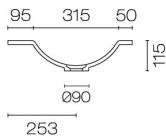

Stanza Spio 750 2 Drawer Vanity

Code: STS75.W2C

Brand	Progetto
Designer	Plumblin
Origin	Cabinet: New Zealand
Installation	Wall hung
Width (mm)	750
Depth (mm)	460
Height (mm)	565
Warranty	7 Years
Overflow	No
Waste Size	32mm
Waste Included	No
Taphole	None (can be drilled onsite with drill bit supplied)
Soft Close Drawer/s	Yes
Cabinet Material	Oak Veneer
Vanity Top Material	Solid Surface
Approx Lead Time	10 weeks may apply for some colours. Please enquire for accurate leadtime
Notes	Custom paint colour \$POA
Other Information	Vanity top is repairable and renewable