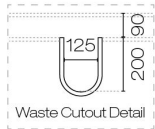

Stanza Spio 750 2 Drawer Vanity

Code: STS75.W2C

Brand	Progetto
Designer	Plumblin
Origin	Cabinet: New Zealand
Installation	Wall hung
Width (mm)	750
Depth (mm)	460
Height (mm)	565
Warranty	7 Years
Overflow	No
Waste Size	32mm
Waste Included	No
Taphole	None (can be drilled onsite with drill bit supplied)
Soft Close Drawer/s	Yes
Cabinet Material	Oak Veneer
Vanity Top Material	Solid Surface
Approx Lead Time	10 weeks may apply for some colours. Please enquire for accurate leadtime
Notes	Custom paint colour \$POA
Other Information	Vanity top is repairable and renewable