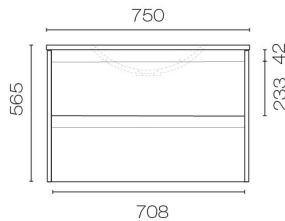

Stanza Spio 750 2 Drawer Vanity

Code: STS75.W2C

Brand	Progetto
Designer	Plumblin
Origin	Cabinet: New Zealand
Installation	Wall hung
Width (mm)	750
Depth (mm)	460
Height (mm)	565
Warranty	7 Years
Overflow	No
Waste Size	32mm
Waste Included	No
Taphole	None (can be drilled onsite with drill bit supplied)
Soft Close Drawer/s	Yes
Cabinet Material	Oak Veneer
Vanity Top Material	Solid Surface
Approx Lead Time	10 weeks may apply for some colours. Please enquire for accurate leadtime
Notes	Custom paint colour \$POA
Other Information	Vanity top is repairable and renewable