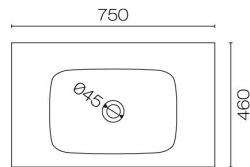

Stanza Spio 750 2 Drawer Vanity

Code: STS75.W2C

Brand	Progetto
Designer	Plumblin
Origin	Cabinet: New Zealand
Installation	Wall hung
Width (mm)	750
Depth (mm)	460
Height (mm)	565
Warranty	7 Years
Overflow	No
Waste Size	32mm
Waste Included	No
Taphole	None (can be drilled onsite with drill bit supplied)
Soft Close Drawer/s	Yes
Cabinet Material	Oak Veneer
Vanity Top Material	Solid Surface
Approx Lead Time	10 weeks may apply for some colours. Please enquire for accurate leadtime
Notes	Custom paint colour \$POA
Other Information	Vanity top is repairable and renewable