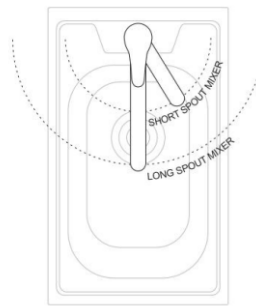

Aquatica Laundry Tubs

Studio360 XS

Code: STUDIO360 XS Stainless Steel top with Short Spout Swivel Sink Mixer

- Robust long-life powder-coated galvanised steel cabinet with rear diagonal brace
- Pressed seamless laundry tub with anti-drip lip
- 5 year warranty on single lever mixer and Laundry Cabinet
- Recessed metal door handle
- Reinforced double skinned door to prevent 'door wobble'
- Reversible door
- Door storage basket
- Magnetic door catches
- Melamine-coated shelf and floor for storage
- Metal waste with lint strainer
- 20 Year warranty on stainless steel bowl and ceramic cartridge
- Adjustable feet from inside the cabinet (approximately 15mm adjustment)
- Child safety lock
- Designer overflow capacity greater than 25 ℓ/min
- Standard tap height approximately (≈) 150mm
- Waste outlet 590mm to 605mm from ground depending on height adjustment on feet
- **Area Allowed for Water Inlet Location:**
 - Maximum Height (from floor): 600mm
 - Minimum Height (from floor): 550mm
 - Recommended Height (from floor): 575mm
 - Maximum Width (from Centre line): ± 120 mm

Note: Inlets can be anywhere in this area provided they do not interfere with trap or waste line

Suitable for low/unequal & mains pressure systems

Recommended Operational Pressure Range: 35 - 600 kPa
Maximum Operating Temp: 80°C Never to Exceed: 1000 kPa