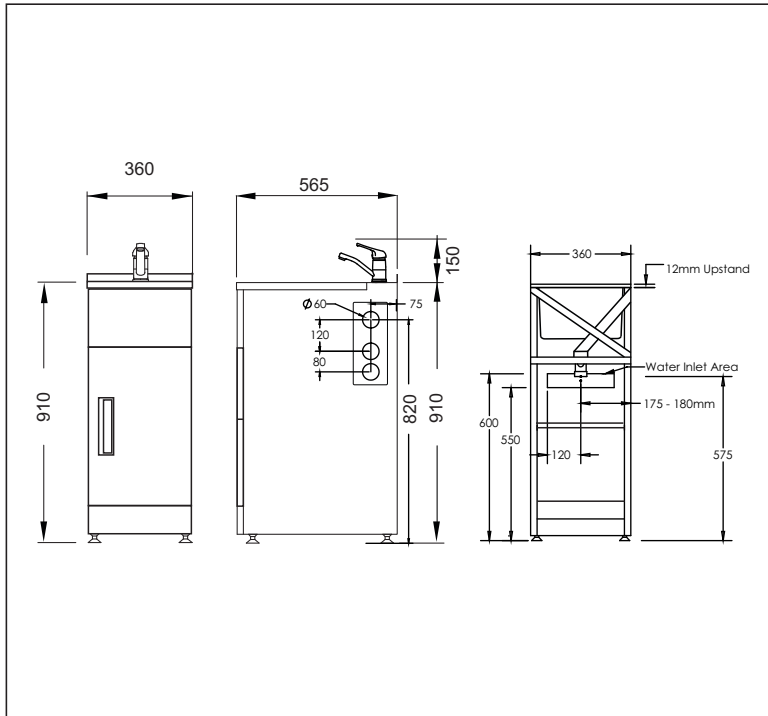

Aquatica Laundry Tubs

Studio360 XS

Code: STUDIO360 XS Stainless Steel top with Short Spout Swivel Sink Mixer

- Robust long-life powder-coated galvanised steel cabinet with rear diagonal brace
- Pressed seamless laundry tub with anti-drip lip
- 5 year warranty on single lever mixer and Laundry Cabinet
- Recessed metal door handle
- Reinforced double skinned door to prevent 'door wobble'
- Reversible door
- Door storage basket
- Magnetic door catches
- Melamine-coated shelf and floor for storage
- Metal waste with lint strainer
- 20 Year warranty on stainless steel bowl and ceramic cartridge
- Adjustable feet from inside the cabinet (approximately 15mm adjustment)
- Child safety lock
- Designer overflow capacity greater than 25 ℓ/min
- Standard tap height approximately (≈) 150mm
- Waste outlet 590mm to 605mm from ground depending on height adjustment on feet
- **Area Allowed for Water Inlet Location:**
 - Maximum Height (from floor): 600mm
 - Minimum Height (from floor): 550mm
 - Recommended Height (from floor): 575mm
 - Maximum Width (from Centre line): ± 120 mm

Note: Inlets can be anywhere in this area provided they do not interfere with trap or waste line

Suitable for low/unequal & mains pressure systems

Recommended Operational Pressure Range: 35 - 600 kPa
Maximum Operating Temp: 80°C Never to Exceed: 1000 kPa