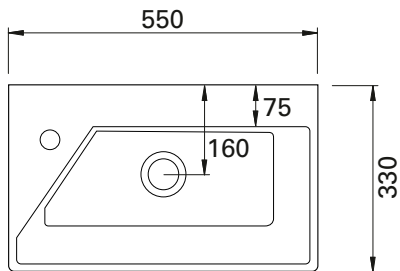

DESCRIPTION

Synergy Wall-Hung Vanity 550 – 2 Door, White / Melamine

PRODUCT CODE

SYN55WH /
SYN55WHM

TECHNICAL DRAWINGS

Top