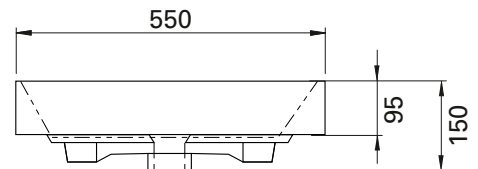

Synergy

vcbc

DESCRIPTION

Synergy Wall-Hung Vanity 550 – 2 Door, White / Melamine

PRODUCT CODE

SYN55WH /
SYN55WHM

FEATURES

- Dimensions: W550 x H440 x D330 mm
- Available in widths 550 and 650 (single bowl).
- Slim depth of 330mm
- Offset left tap.
- 2 doors.
- Ceramic top with overflow from Europe.
- Available in White or Melamine.
- White Paint - The paint used on our products is polyurethane or UV based. It is five times harder and more durable than lacquer finishes.
- Melamine - Our wood grain melamine is a low-pressure laminate.*

PRODUCT CODE

SYN55WH /
SYN55WHM

TECHNICAL DRAWINGS

Top

Back of Basin

Front

Side

NOTES

Drawing indicates the technical measurement only and is not a reflection of how the unit will look. Sizes are nominal only. All drawings in millimeters. Drawings not to scale.