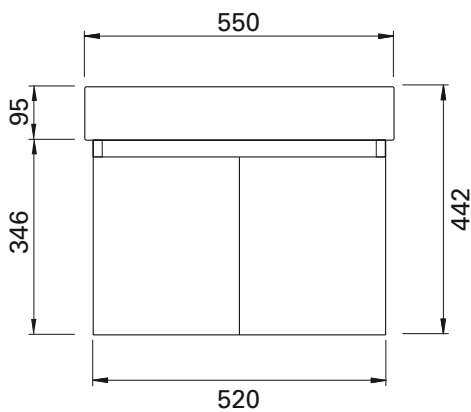

Synergy

vcbc

DESCRIPTION

Synergy Wall-Hung Vanity 550 – 2 Door, White / Melamine

PRODUCT CODE

SYN55WH /
SYN55WHM

FEATURES

- Dimensions: W550 x H440 x D330 mm
- Available in widths 550 and 650 (single bowl).
- Slim depth of 330mm
- Offset left tap.
- 2 doors.
- Ceramic top with overflow from Europe.
- Available in White or Melamine.
- White Paint - The paint used on our products is polyurethane or UV based. It is five times harder and more durable than lacquer finishes.
- Melamine - Our wood grain melamine is a low-pressure laminate.*

PRODUCT CODE

SYN55WH /
SYN55WHM

TECHNICAL DRAWINGS

Top

Back of Basin

Front

Side

NOTES

Drawing indicates the technical measurement only and is not a reflection of how the unit will look. Sizes are nominal only. All drawings in millimeters. Drawings not to scale.