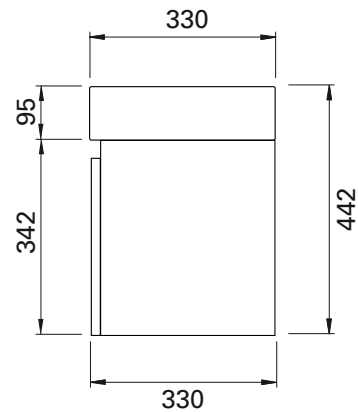

Synergy

vcbc

DESCRIPTION

Synergy Wall-Hung Vanity 550 – 2 Door, White / Melamine

PRODUCT CODE

SYN55WH /
SYN55WHM

FEATURES

- Dimensions: W550 x H440 x D330 mm
- Available in widths 550 and 650 (single bowl).
- Slim depth of 330mm
- Offset left tap.
- 2 doors.
- Ceramic top with overflow from Europe.
- Available in White or Melamine.
- White Paint - The paint used on our products is polyurethane or UV based. It is five times harder and more durable than lacquer finishes.
- Melamine - Our wood grain melamine is a low-pressure laminate.*

PRODUCT CODE

SYN55WH /
SYN55WHM

TECHNICAL DRAWINGS

Top

Back of Basin

Front

Side

NOTES

Drawing indicates the technical measurement only and is not a reflection of how the unit will look. Sizes are nominal only. All drawings in millimeters. Drawings not to scale.