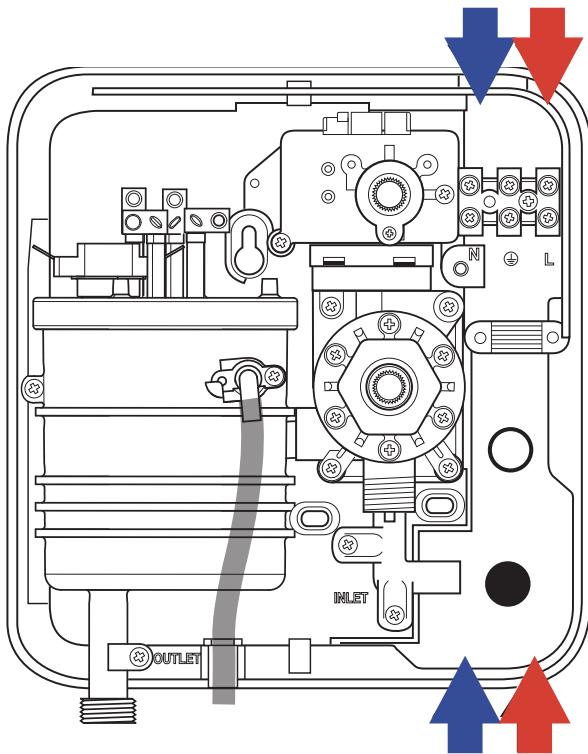

T60X Electric Shower

An entry level, value for money shower, combining simple design with easy to use functionality. If you are looking for a low cost shower with minimalist styling but the functionality of higher value showers, then this is the shower for you. Separate temperature and power controls and a low pressure indicator provide functionality to this shower.

- Low pressure indicator – operates when the water pressure is insufficient
- Separate power and temperature control dials
- Rub clean shower head – Single spray pattern
- Two year parts and labour guarantee

	T60X
Product Code	T60X
Finish	White
Temperature Control	Stabilised
Power Ratings at 230v	6.4kW 28amps - IPX4 rated
Inlet Connection	15mm compression
Water Entry Points	Top, bottom, back
Cable Entry Points	Top, bottom, back
Outlet Connection	1/2" BSP
Plumbing System	Cold water only
Max Inlet Temp	28°C
Min Inlet Temp	2°C
Minimum Running Pressure/ Flow for full performance*	1.0 Bar @ 8 l/min
Maximum Static Pressure	10 Bar
Surface Mounted Only	✓
Approvals, Complies with	AS/NZS60335.2.35, EMC BEAB, CE, BSI Kitemark
Warranty	2 years domestic

Entry Points:

- ➡ Water Entry Points
 ➡ Cable Entry Points