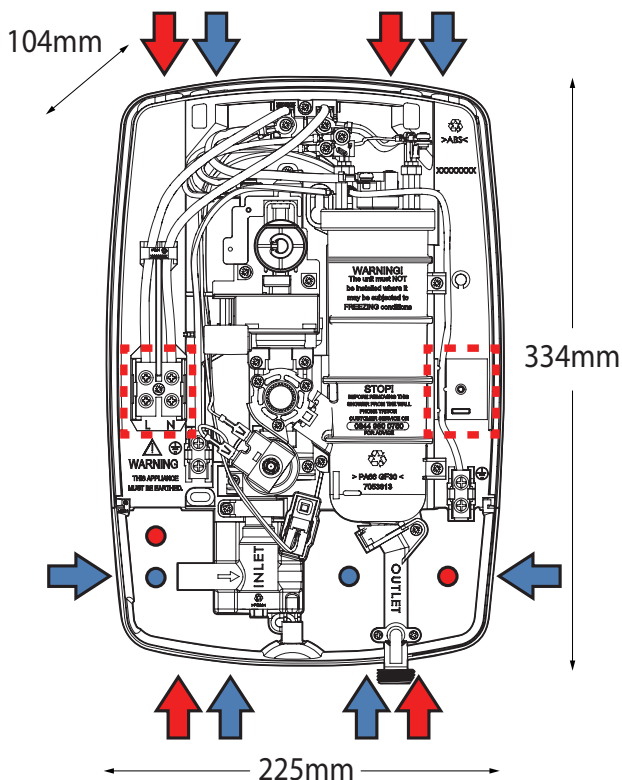

T80Z Fast-Fit Electric Shower

The T80Z Fast-Fit has multiple cable and water entry points located to the left and right side of the unit ensure easy fitting.

- Ideal size and shape for replacement installations
- Rub clean shower head with five different spray patterns
- Stylish riser rail kit with adjustable fixing brackets
- Push button Start/ Stop to select your favourite shower setting every time
- Swing-Fit™ - Terminal for left and right cabling
- Swivel-Fit™ - A 180° fully reversible swivel water inlet that accommodates water connections from either the left or right hand side of the unit to aid installation

Entry Points:

- Water entry points
- Cable entry points
- SwingFit™ terminal positions

	T80Z Fast-Fit	
Product Code	T80 Fast Fit W	T80 Fast Fit C
Finish	White	Chrome
Temperature Control	Stabilised	
Power Ratings at 230v	8.7kW 38amps - IPX4 rated	
Inlet Connection	15mm compression	
Water Entry Points	Top, bottom, side bottom, back (left side of unit) Top, bottom, side bottom, back (right side of unit)	
Cable Entry Points	Top, bottom, back (left or right side of unit) Bottom, back (right hand side of unit)	
Outlet Connection	1/2" BSP	
Plumbing System	Cold water only	
Max Inlet Temp	28°C	
Min Inlet Temp	2°C	
Minimum Running Pressure/Flow for full performance*	1.0 Bar @ 8 l/min	
Maximum Static Pressure	10 Bar	
Surface Mounted Only	✓	
Approvals, Complies with	AS/NZS60335.2.35, EMC BEAB, CE, BSI Kitemark	
Warranty	2 years domestic	