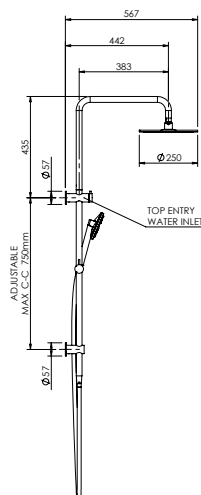

TECHNICAL PRODUCT INFORMATION

TATE RAIN COLUMN

FEATURES & BENEFITS

- Mains pressure only
- Available in chrome & PVD finishes
- Ø250mm rain head
- Stainless steel, single function handpiece
- Supplied with Aerlux™ jets for mains pressure situations
- Shower aperture: Rainhead - 171mm² | Handpiece 38mm²
- Brass shower column with brackets
- Top section pivotable
- Built in diverter to switch between rain head and handpiece
- Top entry G1/2 inch female inlet
- 5 year warranty

RAIN HEAD