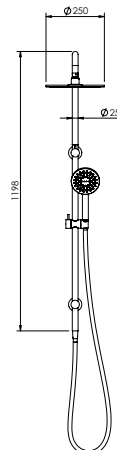

### FEATURES & BENEFITS

- Mains pressure only
- Available in chrome & PVD finishes
- Ø250mm rain head
- Stainless steel, single function handpiece
- Supplied with Aerlux™ jets for mains pressure situations
- Shower aperture: Rainhead - 171mm<sup>2</sup> | Handpiece 38mm<sup>2</sup>
- Brass shower column with brackets
- Top section pivotable
- Built in diverter to switch between rain head and handpiece
- Top entry G1/2 inch female inlet
- 5 year warranty

Chrome | TRCC

Matte Black  
TRCMB

Brushed Nickel  
TRCBN

Brushed Gunmetal  
TRCGM

Brushed Gold  
TRCBG

Brushed Bronze  
TRCBBZ

Matte Black  
Gloss Black  
TRCMB-GB

RAIN HEAD

HANDPIECE