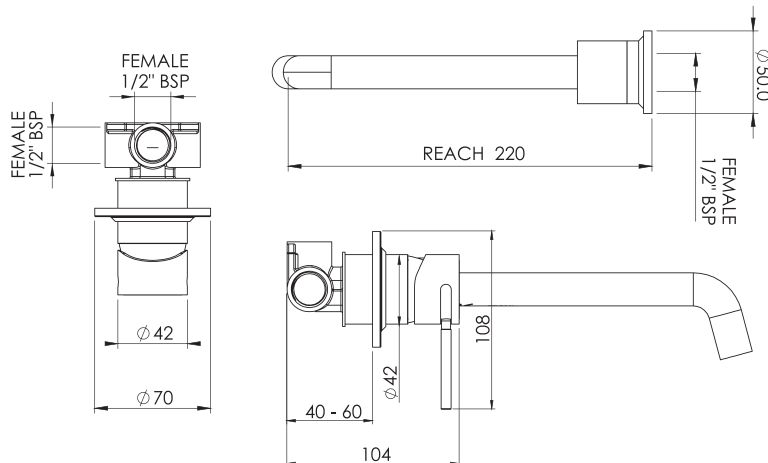

WHEN INSTALLED
AS BASIN MIXER