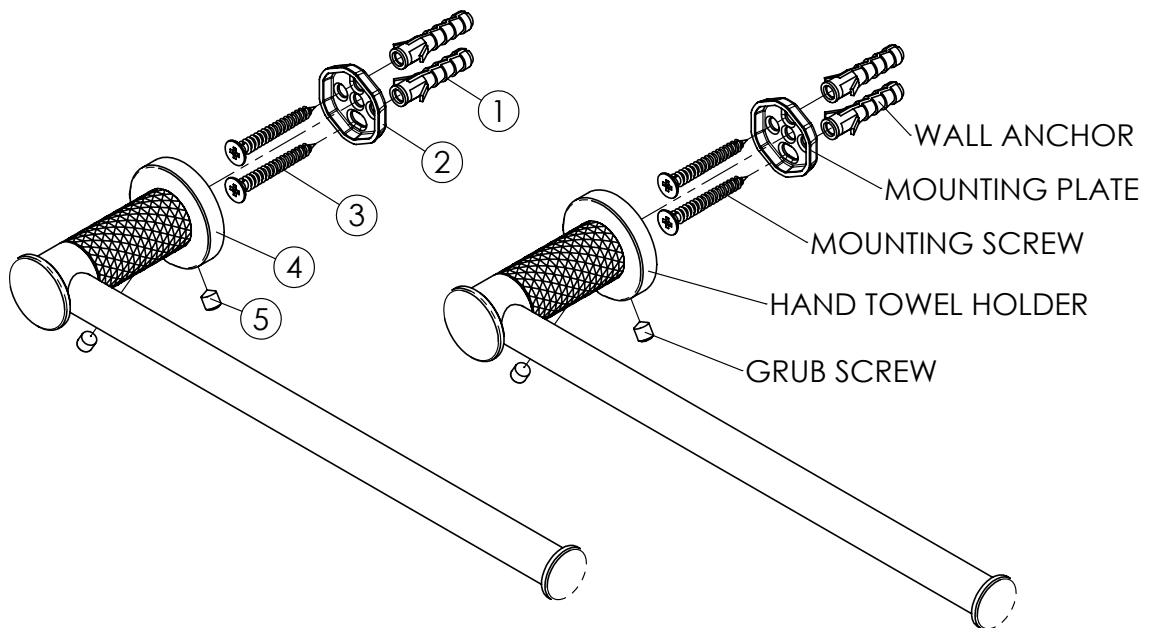

## Hand Towel Holder

213101 | Brushed Nickel  
 213106 | Brushed Brass  
 213108 | Brushed Copper

**NZ** PHONE - 0800 655 455  
 EMAIL - [nzsales@greenstapware.com](mailto:nzsales@greenstapware.com)  
 WEBSITE - [greenstapware.com](http://greenstapware.com)