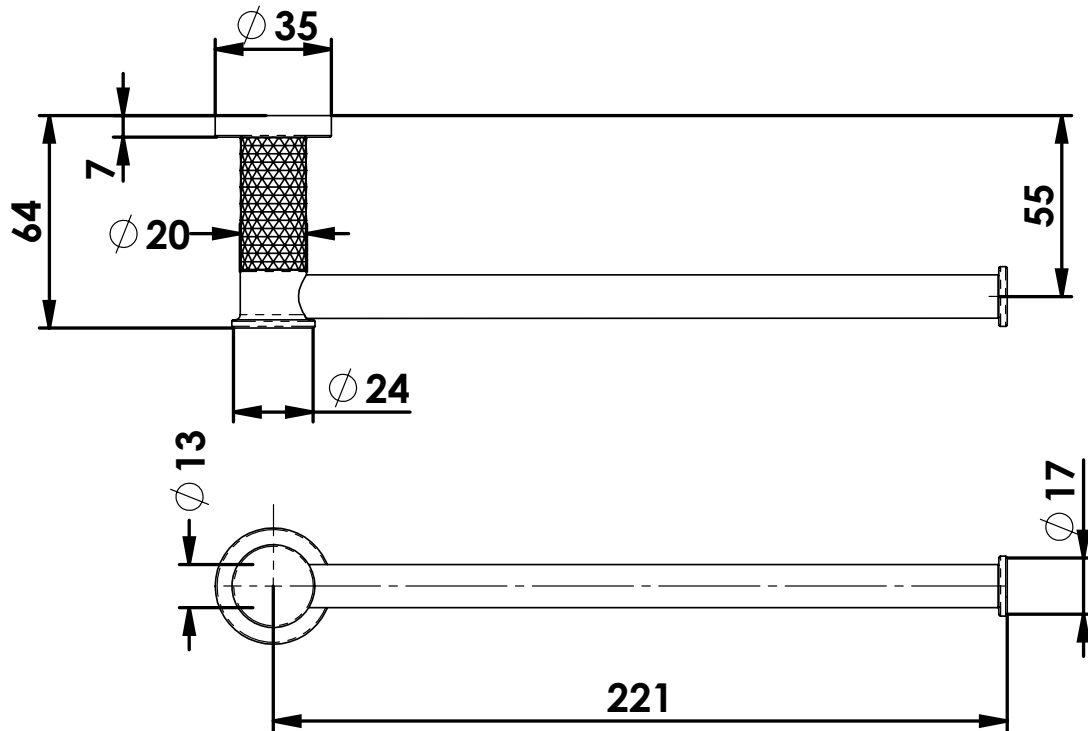

## Hand Towel Holder

213101 | Brushed Nickel  
 213106 | Brushed Brass  
 213108 | Brushed Copper

**NZ** PHONE - 0800 655 455  
 EMAIL - [nzsales@greenstapware.com](mailto:nzsales@greenstapware.com)  
 WEBSITE - [greenstapware.com](http://greenstapware.com)