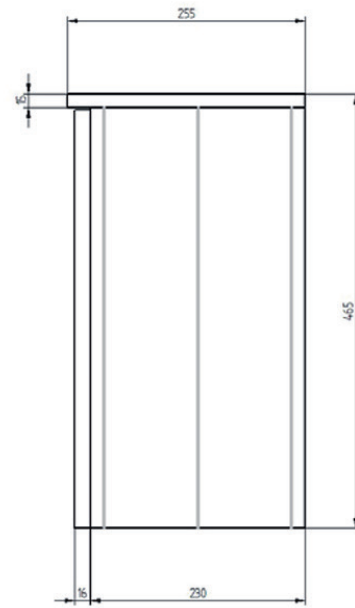

## FEATURES

- Dimensions - W 505 x H 465 x D 255mm
- 1 Door (Available with left or right open).
- Modern tongue & groove design.
- Available in Matte White paint or Matte Custom Colour paint.
- Features a ceramic top with integrated basin in white.
- The paint used on our products is polyurethane or UV based.
- NZ-made cabinetry.

## TECHNICAL DRAWINGS

Front

Side

Basin (Front)

Basin (Top)

## NOTES

See our website for product prices. Drawing indicates the technical measurement only and is not a reflection of how the product will look. Sizes are nominal only. All drawings in millimeters. Drawings not to scale. August 2023.