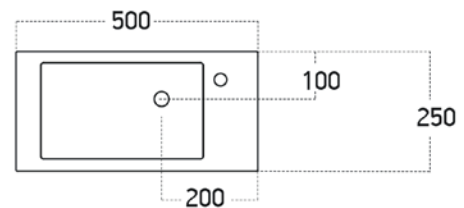

## FEATURES

- Dimensions - W 505 x H 465 x D 255mm
- 1 Door (Available with left or right open).
- Modern tongue & groove design.
- Available in Matte White paint or Matte Custom Colour paint.
- Features a ceramic top with integrated basin in white.
- The paint used on our products is polyurethane or UV based.
- NZ-made cabinetry.

## TECHNICAL DRAWINGS

Front

Side

Basin (Front)

Basin (Top)

## NOTES

See our website for product prices. Drawing indicates the technical measurement only and is not a reflection of how the product will look. Sizes are nominal only. All drawings in millimeters. Drawings not to scale. August 2023.