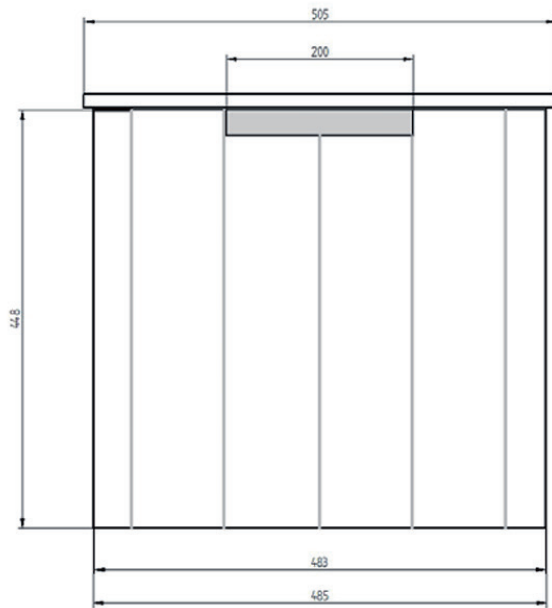

## DESCRIPTION

T&G Mini, 1 Door, Wall-Hung Vanity with Ceramic Basin

## TECHNICAL DRAWINGS

Front

Side

Basin (Front)

Basin (Top)