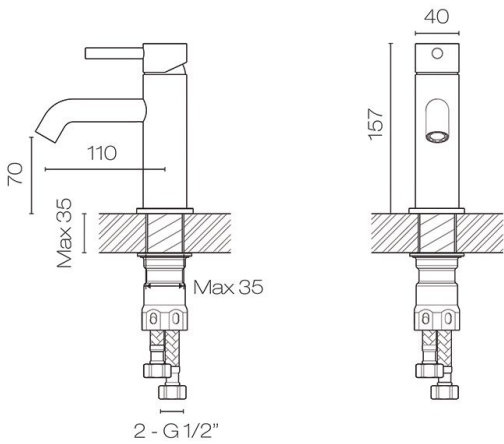

Tube Basin Mixer Matt Black

Code: TU0100.BL

Brand	Progetto
Finish	Matt Black
Installation	Bench mount
WELS Rating	5 Star
Spout Reach (mm)	110
Height (mm)	157
Warranty	15 Years
Waste Included	No
Cartridge	35H (35B)
Material	Brass