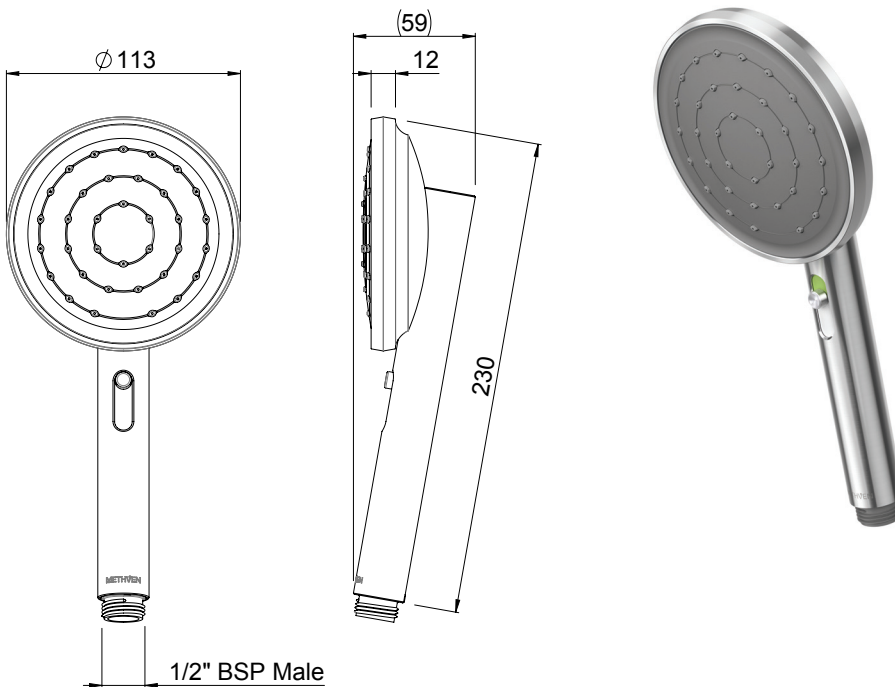

### VJet™ TUHSSSGRAU TŪROA HANDSET

VJet™ puts the shower experience in your control. Two waterways converge in a chamber behind each nozzle to create a spinning vortex that seamlessly changes speed as you adjust the slider. Resulting in a smooth transition from a firm invigorating spray, to a gentle spray, and everything in between - uniquely tailored by you.

**CONSTRUCTION:** Stainless steel and plastic  
**CLASSIFICATION:** Suitable for mains/high pressure only  
**INLET CONNECTIONS:** 1/2" BSP Male  
**OUTLET CONNECTION:** N/A  
**WORKING PRESSURES:** 100 - 500kPa  
**OPERATING TEMPERATURE:** 5 °C - 65 °C  
**WATER FLOW RATE:** approx 8.5L/min

- Smooth slider allows seamless transition from firm to gentle spray and everything in between.
- Manufactured from 304 grade Stainless Steel.
- Simple screw-off, screw-on installation
- Rub-clean silicon nozzles for ease of cleaning.
- Suitable for mains pressure installation