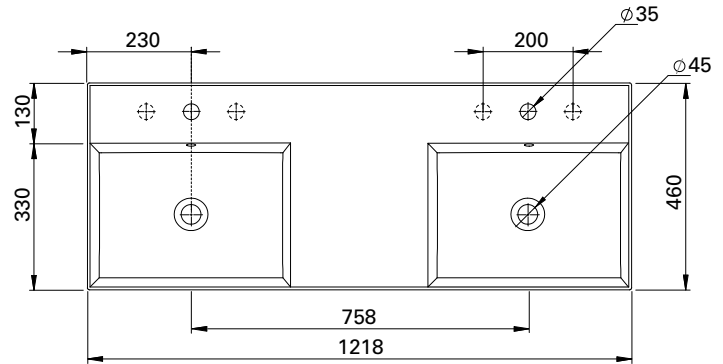

## DESCRIPTION

Twenty 1210 Wall Hung, 4 Drawer, Double Bowl, White / Timber Veneer

## TECHNICAL DRAWINGS

Top

Section AA: Side of Basin

Back of Basin

Side

Front

## NOTES

Waste cut out in top drawer only. Drawing indicates the technical measurement only and is not a reflection of how the unit will look. Sizes nominal only. All drawings in millimeters. Drawings not to scale.