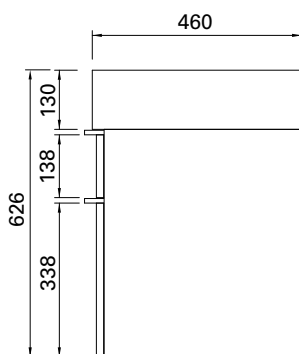

## DESCRIPTION

Twenty 1210 Wall Hung, 4 Drawer, Double Bowl, White / Timber Veneer

## TECHNICAL DRAWINGS

Top

Section AA: Side of Basin

Back of Basin

Side

Front

## NOTES

Waste cut out in top drawer only. Drawing indicates the technical measurement only and is not a reflection of how the unit will look. Sizes nominal only. All drawings in millimeters. Drawings not to scale.