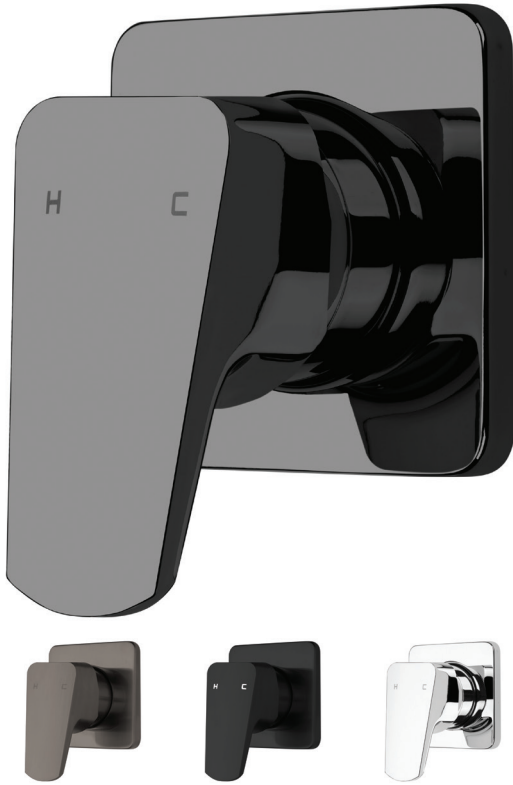

VODA Eclipse Ultra Shower Mixer VECL33

TECHNICAL DETAILS:

- Faceplate Dimensions: 80 x 80mm
- Watermark Certification
- 1/2" (15mm) Plumbing Connections
- All Pressures
- Max Pressure: 500kPa (As per AS/NZ 3500.1)
- Min. Pressure: 35kPa
- Max. Temp: 65deg.C
- 10 Year Warranty (Labour, Parts & Replacement)
- 5 Year Warranty on PVD Finish

FINISHES:

PRODUCT CODE:

Mirrored Black (PVD)	VECL33MB
Brushed Gunmetal (PVD)	VECL33BG
Matte Black	VECL33BK
Chrome	VECL33CH

PROUD PARTNER AND SUPPORTER OF MASTER PLUMBERS, GASFITTERS AND DRAINLAYERS