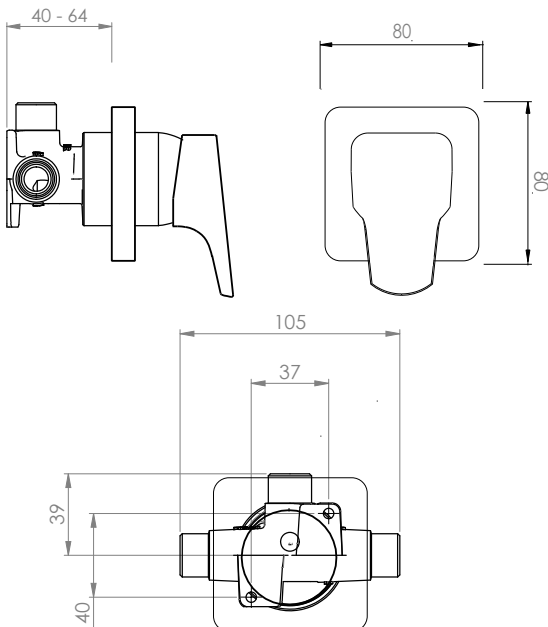

VODA Eclipse Ultra Shower Mixer VECL33

TECHNICAL DETAILS:

- Faceplate Dimensions: 80 x 80mm
- Watermark Certification
- 1/2" (15mm) Plumbing Connections
- All Pressures
- Max Pressure: 500kPa (As per AS/NZ 3500.1)
- Min. Pressure: 35kPa
- Max. Temp: 65deg.C
- 10 Year Warranty (Labour, Parts & Replacement)
- 5 Year Warranty on PVD Finish

FINISHES:

PRODUCT CODE:

Mirrored Black (PVD)	VECL33MB
Brushed Gunmetal (PVD)	VECL33BG
Matte Black	VECL33BK
Chrome	VECL33CH

PROUD PARTNER AND SUPPORTER OF MASTER PLUMBERS, GASFITTERS AND DRAINLAYERS