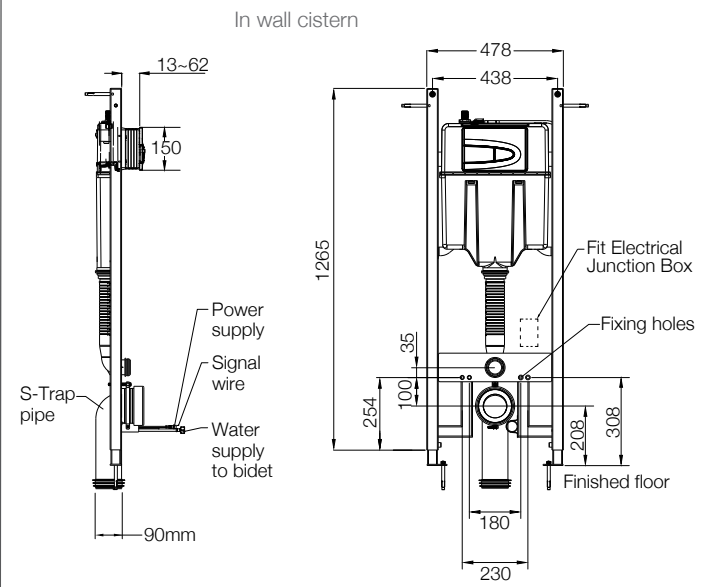

**Product**

- Veil wall faced intelligent toilet

**Kohler Code**

K-8423A-0

**Included Components**

- Veil wall faced toilet with integrated bidet.
- In wall cistern - Hydro tower 500 (4.5/3L).
- Touchless flush button panel.
- Wireless one touch remote.
- Waste pipes ( P trap ) & straight inlet connection pipe.

WELS RATING  
(4 Star 3.5L av. flush)

**Toilet Features**

- Touchless flush button panel in Honed White.
- Ergonomic french curve seat with antibacterial material.
- Sensor activated auto open and close function for seat lid.
- Insulated in-wall cistern - fully framed.
- Automatic, touchless or manual Dual flush (4.5/3L).
- Built in LED night-light.
- Deodoriser function.
- Back up shut-off valve located on cistern.
- Rimless pan design.
- Vitreous china.

**Technical Details**

Weight: Pan - 48.5 kg Approx  
In-wall Tank - 16kg Approx

**Installation Notes:**

- Water supply pressure range: Min 70kPa - Max 500kpa.
- Power supply requirements: Dedicated 10A min, 220~240V AC, 50/60Hz supply with ELCB or GFCI. Rated power:1000W. Max instant power: 1600W.
- In-wall cistern has an adjustable height and is designed to be fixed to the floor & studs using coach screws (not supplied).
- IMPORTANT: This toilet must be installed in accordance with AS/NZS 3500.1 Plumbing and Drainage.