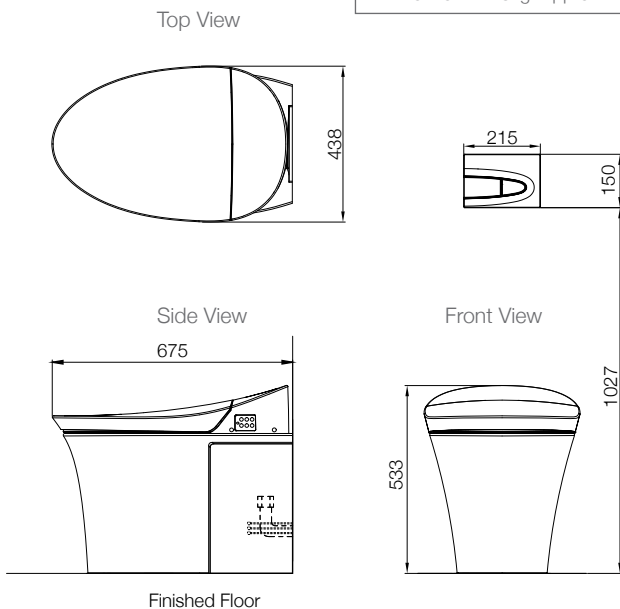

**Product**

- Veil wall faced intelligent toilet

**Kohler Code**

K-8423A-0

**Included Components**

- Veil wall faced toilet with integrated bidet.
- In wall cistern - Hydro tower 500 (4.5/3L).
- Touchless flush button panel.
- Wireless one touch remote.
- Waste pipes ( P trap ) & straight inlet connection pipe.

WELS RATING  
(4 Star 3.5L av. flush)

**Toilet Features**

- Touchless flush button panel in Honed White.
- Ergonomic french curve seat with antibacterial material.
- Sensor activated auto open and close function for seat lid.
- Insulated in-wall cistern - fully framed.
- Automatic, touchless or manual Dual flush (4.5/3L).
- Built in LED night-light.
- Deodoriser function.
- Back up shut-off valve located on cistern.
- Rimless pan design.
- Vitreous china.

**Technical Details**

Weight: Pan - 48.5 kg Approx  
In-wall Tank - 16kg Approx

**Installation Notes:**

- Water supply pressure range: Min 70kPa - Max 500kpa.
- Power supply requirements: Dedicated 10A min, 220~240V AC, 50/60Hz supply with ELCB or GFCI. Rated power:1000W. Max instant power: 1600W.
- In-wall cistern has an adjustable height and is designed to be fixed to the floor & studs using coach screws (not supplied).
- IMPORTANT: This toilet must be installed in accordance with AS/NZS 3500.1 Plumbing and Drainage.