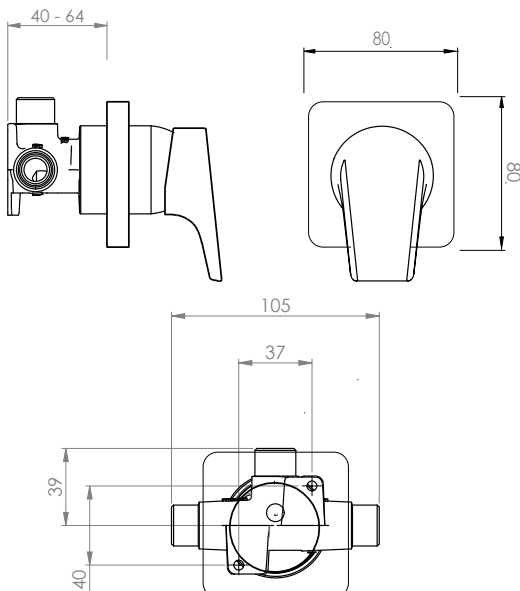

OLYMPIA Ultra Shower Mixer VOP33

TECHNICAL DETAILS:

- Faceplate Dimensions: 80 x 80mm
- Watermark Certification
- 1/2" (15mm) Plumbing Connections
- All Pressures
- Max Pressure: 500kPa (As per AS/NZ 3500.1)
- Min. Pressure: 35kPa
- Max. Temp: 65deg.C
- 10 Year Warranty (Labour, Parts & Replacement)
- 5 Year Warranty on PVD Finish

FINISHES:

PRODUCT CODE:

Brushed Copper (PVD)	VOP33BCU
Brushed Gunmetal (PVD)	VOP33BG
Brushed Nickel (PVD)	VOP33BN
Chrome	VOP33CH

PROUD PARTNER AND SUPPORTER OF MASTER PLUMBERS, GASFITTERS AND DRAINLAYERS