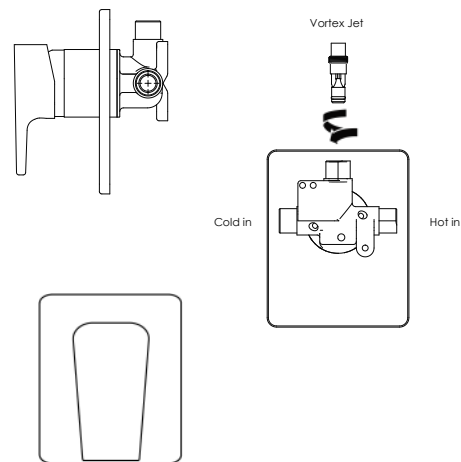

# OLYMPIA VORTEX Shower Mixer Brushed Copper VOP40BCU

## TECHNICAL DETAILS

- 47mm European Ceramic Cartridge
- Features Vortex technology
- Superior Flow on Unequal Low Water Pressure
- All Pressures
- DR Brass Body
- Metal Faceplate
- Max. Pressure 500kPa
- Min. Pressure 17kPa
- Max. Temp 65deg.C
- PVD Coating
- 10 Year Warranty (5 Years on colour coat)

FINISH		CODE
BRUSHED COPPER		VOP40BCU

For optimum performance, we recommend the Voda Ecomix VECM040 slide shower.