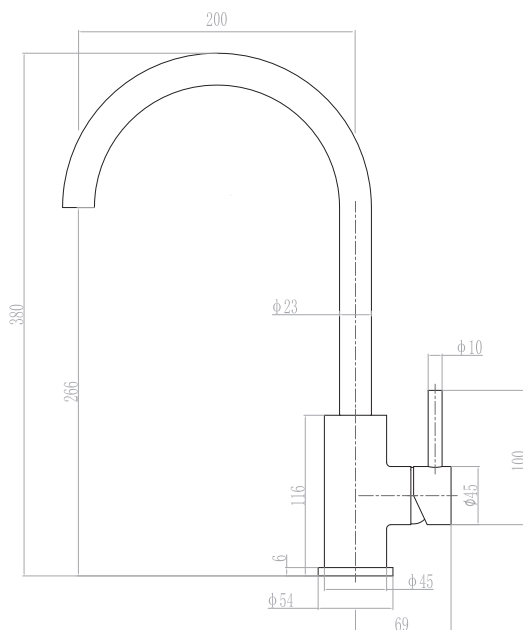

VODA Gooseneck Sink Mixer VSS11

TECHNICAL DETAILS:

- Cold Start Technology
- 360 Degree Swivel Spout
- Stainless Steel Construction
- 1/2" (15mm) Flexihose Plumbing Connections
- All Pressures
- Min. Pressure: 35kPa
- Max Pressure: 500kPa (As per AS/NZ 3500.1)
- Max. Temp: 65deg.C
- 10 Year Warranty (Labour, Parts & Replacement)
 - 5 Year Warranty on PVD Finish
 - 2 Year Warranty on Matte Black Finish
- WELS Rating: Mains 4 Star; 7.0L/min
- Low/Unequal 5 Star; 5.5L/min

*Specifications and dimensions correct at time of publication and are subject to change without notice.
Please refer to physical product prior to installation.

FINISHES:	PRODUCT CODE:
Brushed Gunmetal (PVD)	VSS11BG
Matte Black	VSS11BK
Chrome	VSS11CH