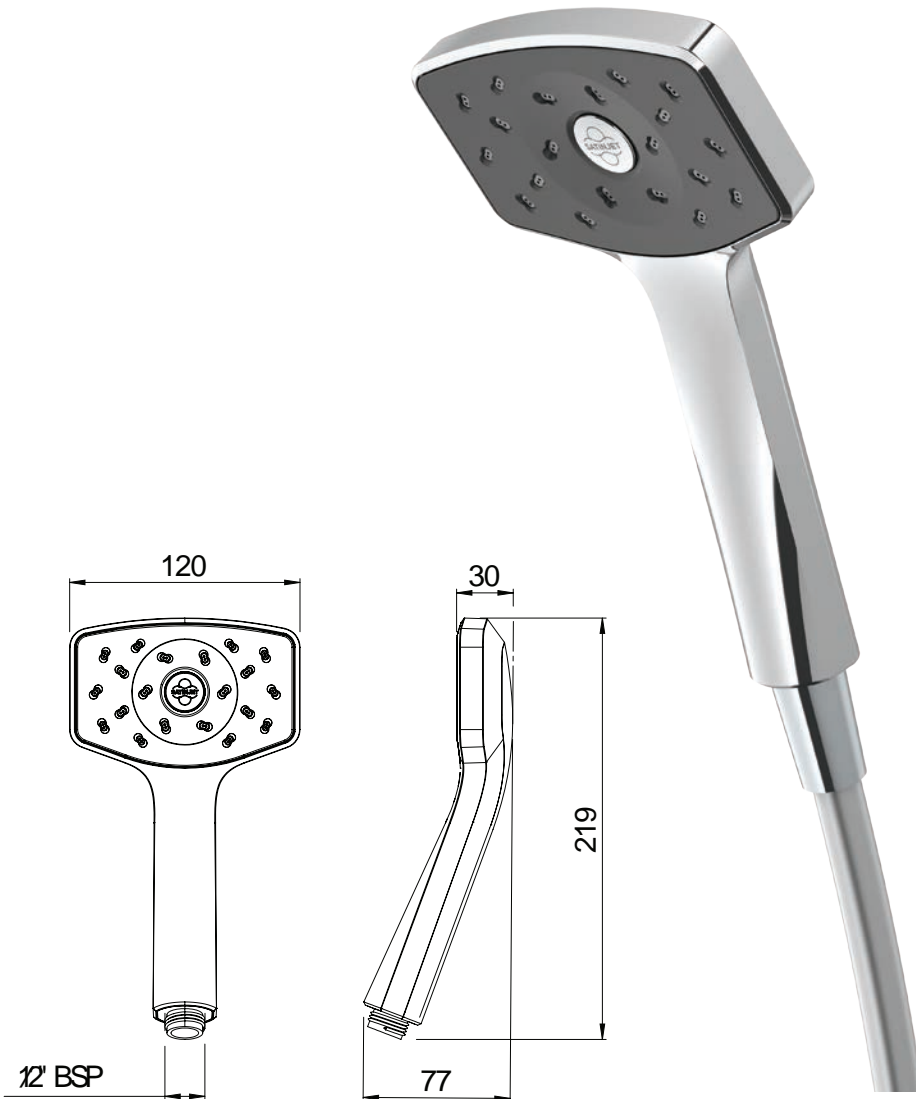

METHVEN

Satinjet®

Waipori

Satinjet® WAIPORI HANDSET

Satinjet®. The unmistakable feeling of 300,000 droplets per second.

Unlike conventional showers, Satinjet uses unique twin-jet technology to create optimum water droplet size and pressure, with over 300,000 droplets per second providing greater warmth and coverage. The result is an immersive, full-body experience.

CONSTRUCTION: Chrome-plated
CLASSIFICATION: Suitable for **all pressure** systems
INLET CONNECTIONS: 1/2" BSP Male
WORKING PRESSURE: 35 - 1000kPa
OPERATING TEMPERATURE: 5 °C - 60 °C
WATERFLOW RATE: 9.0 l/m

- Low maintenance single function shower
- Flexible smooth hose included
- 3 star WELS rated on mains pressure (8.5 l/m)
- 3 star WELS rated on low pressure (9.0 l/m)
- **Available in white**

WAHPCP

Chrome

<http://www.methven.com/nz/waipori-satinjet-handset-hose>