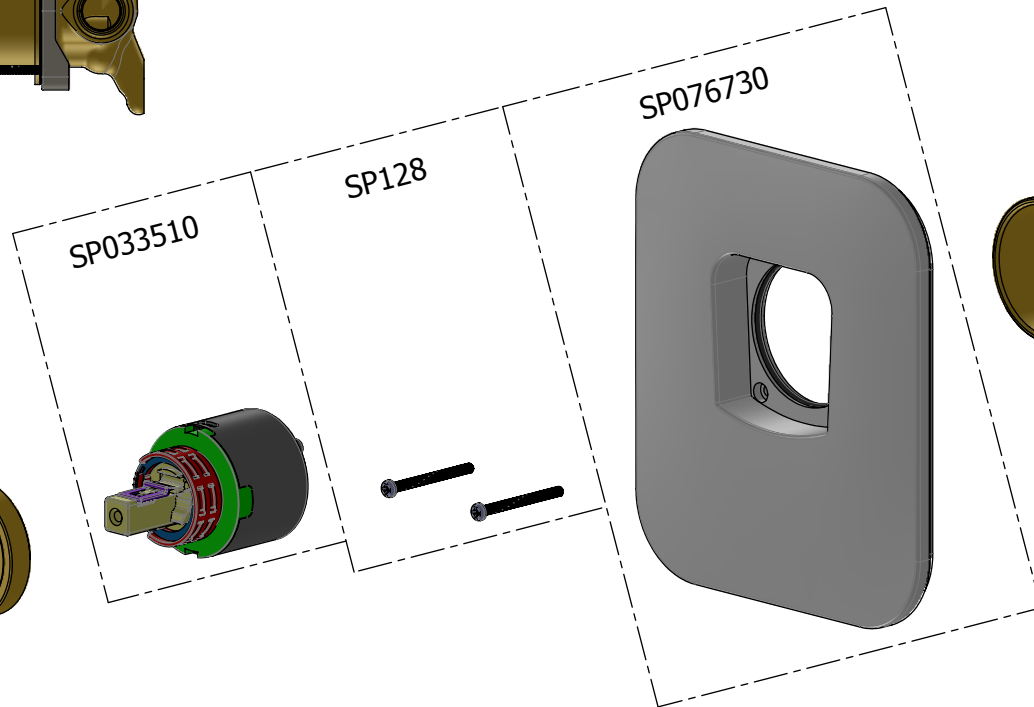

REV	DESCRIPTION	DATE	BY	ECA

METHVEN_PRODUCT_TEMPL_04

Dimensions in mm
Scale: 1:2
DO NOT SCALE

TOLERANCES UNLESS SPECIFIED OTHERWISE	
LINEAR 0 ± 0.4 0.0 ± 0.2 0.00 ± 0.1	ANGLES ± 3° SURFACE FINISH: 1.6/√
CONCENTRICITY © 0.1 ALL Ø ABOUT COMMON CENTRELINE	

DRAWN: C Bauer 15/07/2016	CHECKED: Select checked by
MATERIAL: Refer parts	MASS: g
COLOUR:	FINISH:
DESCRIPTION: WAIPORI SHOWER MIXER - SP	

mETHVEN LIMITED Private Bag 19996, Auckland 1746 447 Rosebank Road, Avondale, Auckland 1026 PH (+649) 829-0429 FAX (+649) 829-0439	Sheet 1 of 1
	Sheet size A3
	WAHPSCP REV A