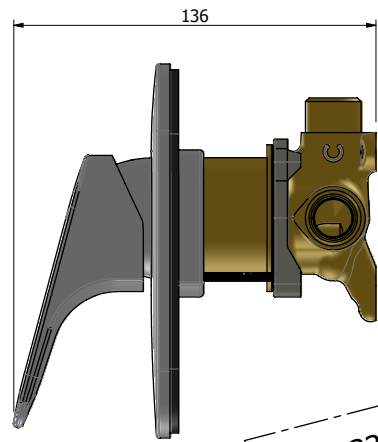

REV	DESCRIPTION	DATE	BY	ECA

METHVEN_PRODUCT_TEMPL_04

Dimensions in mm
Scale: 1:2
DO NOT SCALE

TOLERANCES UNLESS SPECIFIED OTHERWISE	
LINEAR 0 ± 0.4 0.0 ± 0.2 0.00 ± 0.1	ANGLES ± 3° SURFACE FINISH: 1.6/√
CONCENTRICITY © 0.1 ALL Ø ABOUT COMMON CENTRELINE	

DRAWN: C Bauer 15/07/2016	CHECKED: Select checked by
MATERIAL: Refer parts	MASS: g
COLOUR:	FINISH:
DESCRIPTION: WAIPORI SHOWER MIXER - SP	

mETHVEN LIMITED Private Bag 19996, Auckland 1746 447 Rosebank Road, Avondale, Auckland 1026 PH (+649) 829-0429 FAX (+649) 829-0439	Sheet 1 of 1
	Sheet size A3
	WAHPSCP REV A