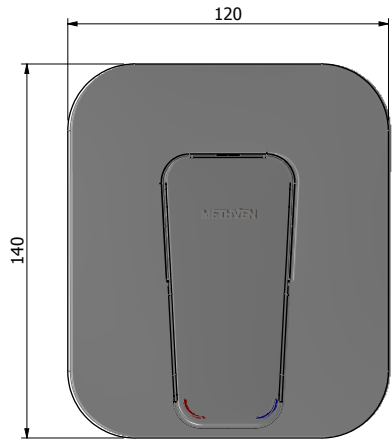

REV	DESCRIPTION	DATE	BY	ECA

METHVEN_PRODUCT_TEMPL_04

Dimensions in mm
Scale: 1:2
DO NOT SCALE

TOLERANCES UNLESS SPECIFIED OTHERWISE	
LINEAR 0 ± 0.4 0.0 ± 0.2 0.00 ± 0.1	ANGLES ± 3° SURFACE FINISH: 1.6/√
CONCENTRICITY © 0.1 ALL Ø ABOUT COMMON CENTRELINE	

DRAWN: C Bauer 15/07/2016	CHECKED: Select checked by
MATERIAL: Refer parts	MASS: g
COLOUR:	FINISH:
DESCRIPTION: WAIPORI SHOWER MIXER - SP	

mETHVEN LIMITED Private Bag 19996, Auckland 1746 447 Rosebank Road, Avondale, Auckland 1026 PH (+649) 829-0429 FAX (+649) 829-0439	Sheet 1 of 1
	Sheet size A3
	WAHPSCP REV A