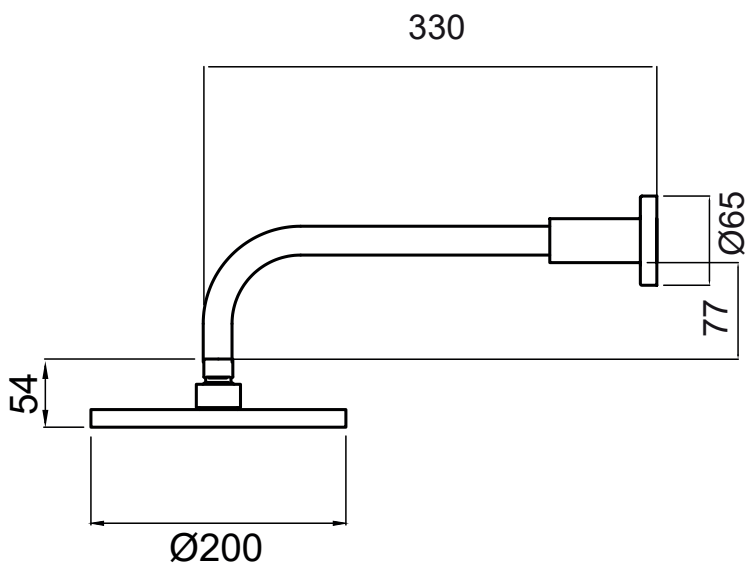

**WAIRERE 200MM
OVERHEAD SHOWER
ON WALL ARM**

FUNCTION: Single

INSTALL METHOD: Screw-off, Screw-on

SUPPLY: Mains Pressure

CONNECTIONS: 1/2" BSP Female

WORKING PRESSURE: 150 - 500 kpa

OPERATING TEMPERATURE: Recommended 50°C**

**Refer AS/NZS 3500

- Single function 200mm round Matte Black faceplate
- Rub clean silicon jets on the faceplate helps to eliminate the build-up of limescale & calcium deposits, maintaining
- Brass, adjustable ball joint connection
- High quality 330mm brass arm with stylish wall plate
- Easy screw-off, screw-on installation with no drilling required