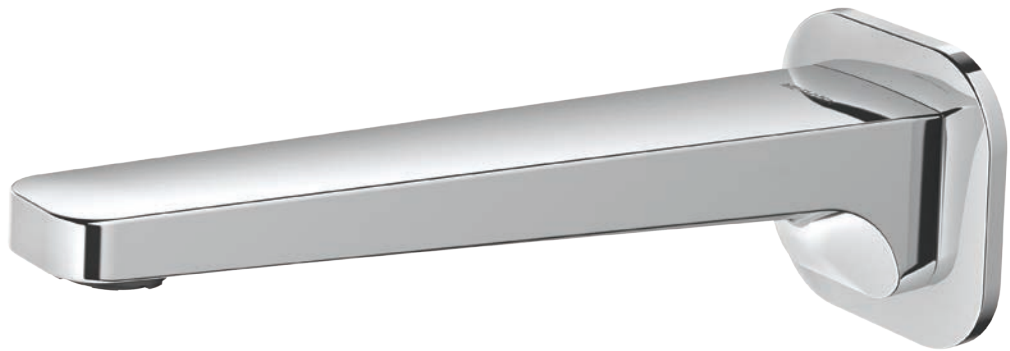

WAIPORI SPOUT

CONSTRUCTION: Brass body

CLASSIFICATION: Suitable for **all pressure** systems

PIPE CONNECTION: 1/2" BSP Female

WORKING PRESSURE: 35 - 1000kPa

DIMENSIONS FOR FITTING: 200mm centre projection

OPERATING TEMPERATURE: 5 °C - 80 °C

- Quick fit adaptor included
- Slim stream shape aerator with directional swivel
- DR brass body for greater durability and safe water

WASPW200CP

Chrome

<http://www.methven.com/nz/waipori-wall-mounted-bath-spout-o>