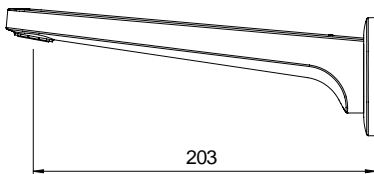

WAIPORI SPOUT

CONSTRUCTION: Brass body

CLASSIFICATION: Suitable for **all pressure** systems

PIPE CONNECTION: 1/2" BSP Female

WORKING PRESSURE: 35 - 1000kPa

DIMENSIONS FOR FITTING: 200mm centre projection

OPERATING TEMPERATURE: 5 °C - 80 °C

- Quick fit adaptor included
- Slim stream shape aerator with directional swivel
- DR brass body for greater durability and safe water

WASPW200CP

Chrome

<http://www.methven.com/nz/waipori-wall-mounted-bath-spout-o>