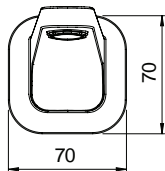

WAIPORI SPOUT

CONSTRUCTION: Brass body

CLASSIFICATION: Suitable for **all pressure** systems

PIPE CONNECTION: 1/2" BSP Female

WORKING PRESSURE: 35 - 1000kPa

DIMENSIONS FOR FITTING: 200mm centre projection

OPERATING TEMPERATURE: 5 °C - 80 °C

- Quick fit adaptor included
- Slim stream shape aerator with directional swivel
- DR brass body for greater durability and safe water

WASPW200CP

Chrome

<http://www.methven.com/nz/waipori-wall-mounted-bath-spout-o>