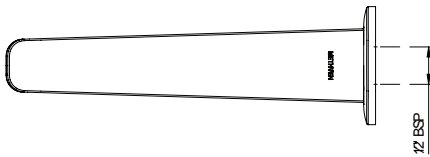

WAIPORI SPOUT

CONSTRUCTION: Brass body

CLASSIFICATION: Suitable for **all pressure** systems

PIPE CONNECTION: 1/2" BSP Female

WORKING PRESSURE: 35 - 1000kPa

DIMENSIONS FOR FITTING: 200mm centre projection

OPERATING TEMPERATURE: 5 °C - 80 °C

- Quick fit adaptor included
- Slim stream shape aerator with directional swivel
- DR brass body for greater durability and safe water

WASPW200CP

Chrome

<http://www.methven.com/nz/waipori-wall-mounted-bath-spout-o>