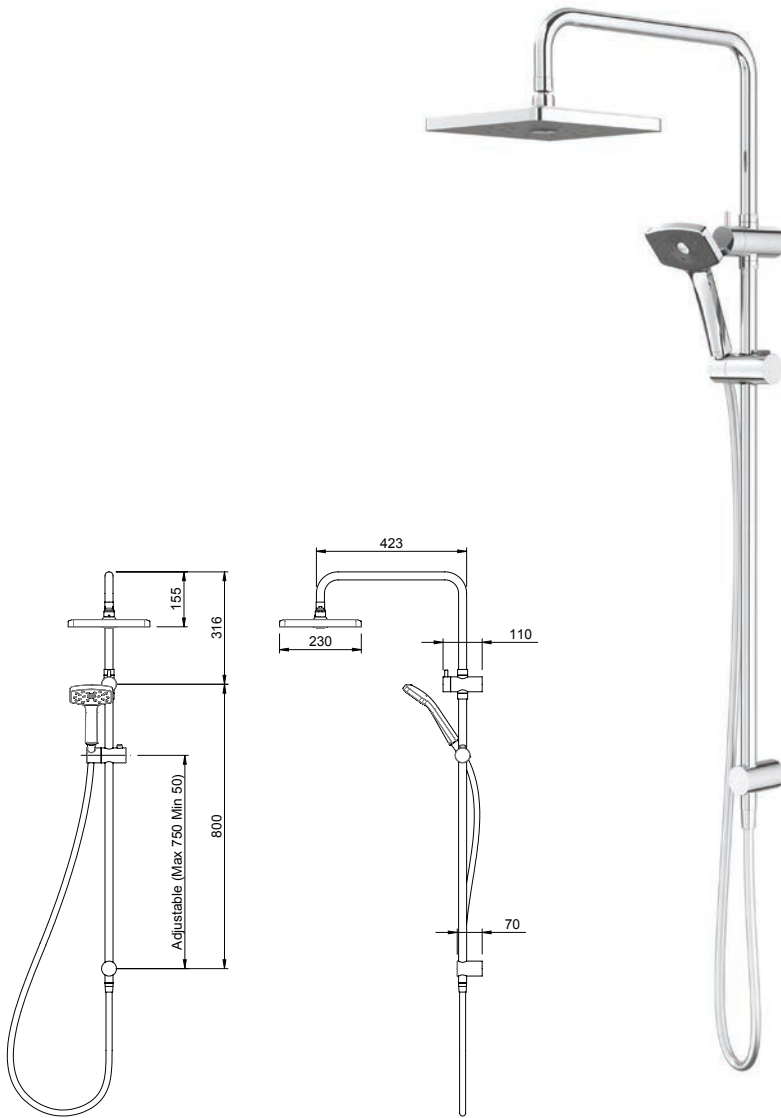

### Satinjet® WAIPORI SHOWER SYSTEM

Satinjet®. The unmistakable feeling of 300,000 droplets per second.

Unlike conventional showers, Satinjet uses unique twin-jet technology to create optimum water droplet size and pressure, with over 300,000 droplets per second providing greater warmth and coverage. The result is an immersive, full-body experience.

**CONSTRUCTION:** Brass rail

**CLASSIFICATION:** Suitable for mains pressure only

**INLET CONNECTIONS:** 1/2" BSP Female

**WORKING PRESSURE:** 150 - 500kPa

**DIMENSIONS FOR FITTING:** 50 - 800mm retro-fit pitch

**OPERATING TEMPERATURE:** 5 °C - 70 °C

**WATERFLOW RATE:** 9.0 l/m

- Wet rail
- Adjustable slider
- Diverter to switch showerheads
- Flexible smooth hose included
- 3 star WELS rated on low pressure (9.0 l/m)
- Available in white