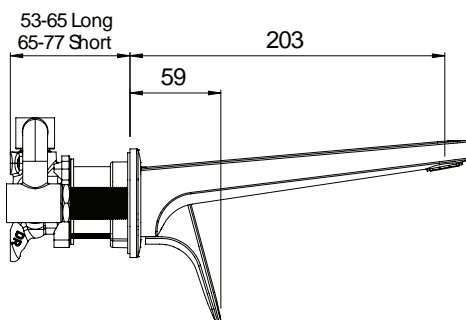

WAIPORI WALL MIXER

CONSTRUCTION: Brass body

CARTRIDGE: Ceramic

CLASSIFICATION: Suitable for mains pressure only

PIPE CONNECTION: 1/2" BSP Female

WORKING PRESSURE: 150 - 1000kPa

OPERATING TEMPERATURE: 5 °C - 80 °C

- Metal faceplate with concealed screws
- Slim stream shape aerator with directional swivel
- DR brass body for greater durability and safe water
- Quickfit adaptor for hassle free installation
- Incorporates brass feet for ease of installation
- 4 stars WELS rated on mains pressure (7.0 l/pm)