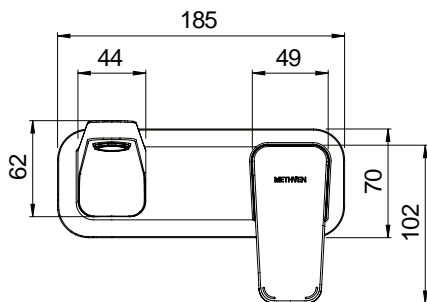

WAIPORI WALL MIXER

CONSTRUCTION: Brass body

CARTRIDGE: Ceramic

CLASSIFICATION: Suitable for mains pressure only

PIPE CONNECTION: 1/2" BSP Female

WORKING PRESSURE: 150 - 1000kPa

OPERATING TEMPERATURE: 5 °C - 80 °C

- Metal faceplate with concealed screws
- Slim stream shape aerator with directional swivel
- DR brass body for greater durability and safe water
- Quickfit adaptor for hassle free installation
- Incorporates brass feet for ease of installation
- 4 stars WELS rated on mains pressure (7.0 l/pm)