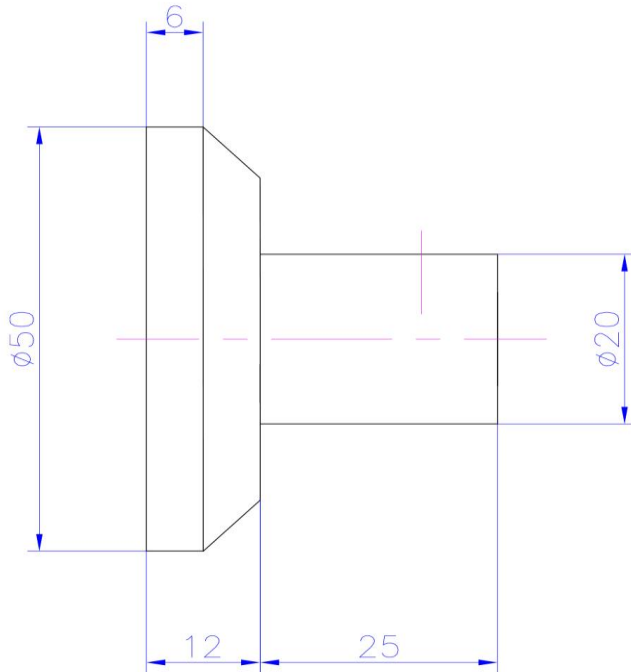

iStone Round Robe Hook

WD01151MW

iStone Round Robe Hook Matte White

Wall mounted round 50mm robe hook in matte white.
Made from solid surface engineered stone

CARE AND USE

Matte stone resin basins and baths