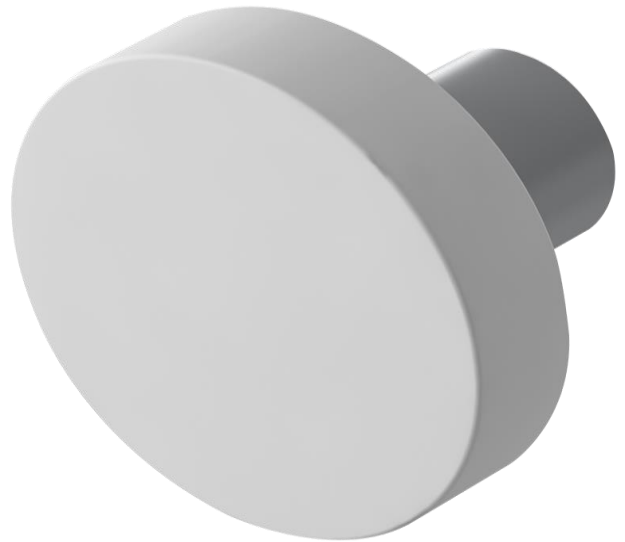

iStone Round Robe Hook

WD01151MW

iStone Round Robe Hook Matte White

Wall mounted round 50mm robe hook in matte white.
Made from solid surface engineered stone

CARE AND USE

Matte stone resin basins and baths