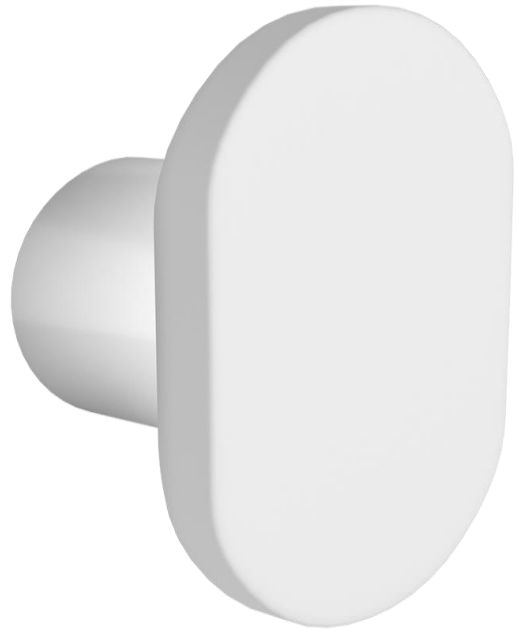

iStone Oval Robe Hook

WD01153MW

iStone Oval Robe Hook Matte White

Wall mounted oval robe hook in matte white.

70mm x 45mm

Made from solid surface engineered stone

CARE AND USE

Matte stone resin basins and baths