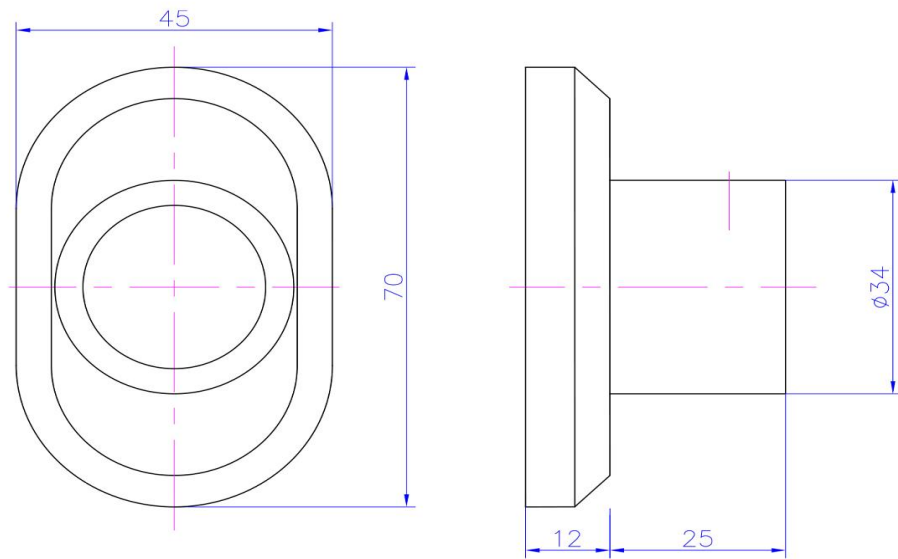

iStone Oval Robe Hook

WD01153MW

iStone Oval Robe Hook Matte White

Wall mounted oval robe hook in matte white.

70mm x 45mm

Made from solid surface engineered stone

CARE AND USE

Matte stone resin basins and baths