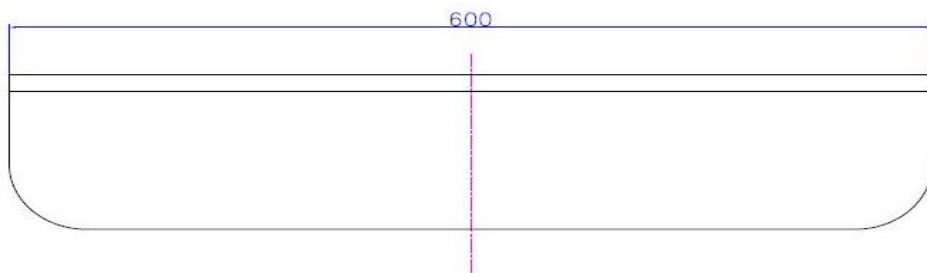

iStone Flippable Shelf

WDO141BL

iStone Flippable 600mm Shelf Gloss Black

iStone 600mm sturdy gloss black stone resin shelf.

Can be flipped so the wall mount surface is above or below the shelf.

Comes with concealed wall mounting brackets.

600mm long x 120mm deep

CARE AND USE

Gloss stone resin basins and baths

The gloss finish on these products is a generous layer of 'gel-coat' which should be regularly wiped clean with non scouring, neutral wash solutions. Lost luster can be returned using a similar range of products you might use to polish a car paint job. For severe scratching start with a cutting compound.

LIMITED PRODUCT WARRANTIES

To be read in conjunction with and subject to all terms and conditions contained in the Waterware 'Producer Statement' available on-line (<http://www.waterware.co.nz/media-downloads>) From date of purchase, Waterware Services warrants products from the following categories to be free from manufacturing defect subject to exclusions (if applicable):

Category	Domestic Installations	Commercial Installations	Exclusions	Wels
Accessories	1 year parts and labour	1 year parts and labour	None	Not required