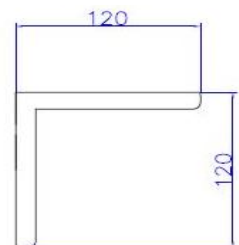

iStone Flippable Shelf

WDO141BL

iStone Flippable 600mm Shelf Gloss Black

iStone 600mm sturdy gloss black stone resin shelf.

Can be flipped so the wall mount surface is above or below the shelf.

Comes with concealed wall mounting brackets.

600mm long x 120mm deep

CARE AND USE

Gloss stone resin basins and baths

The gloss finish on these products is a generous layer of 'gel-coat' which should be regularly wiped clean with non scouring, neutral wash solutions. Lost luster can be returned using a similar range of products you might use to polish a car paint job. For severe scratching start with a cutting compound.

LIMITED PRODUCT WARRANTIES

To be read in conjunction with and subject to all terms and conditions contained in the Waterware 'Producer Statement' available on-line (<http://www.waterware.co.nz/media-downloads>) From date of purchase, Waterware Services warrants products from the following categories to be free from manufacturing defect subject to exclusions (if applicable):

Category	Domestic Installations	Commercial Installations	Exclusions	Wels
Accessories	1 year parts and labour	1 year parts and labour	None	Not required