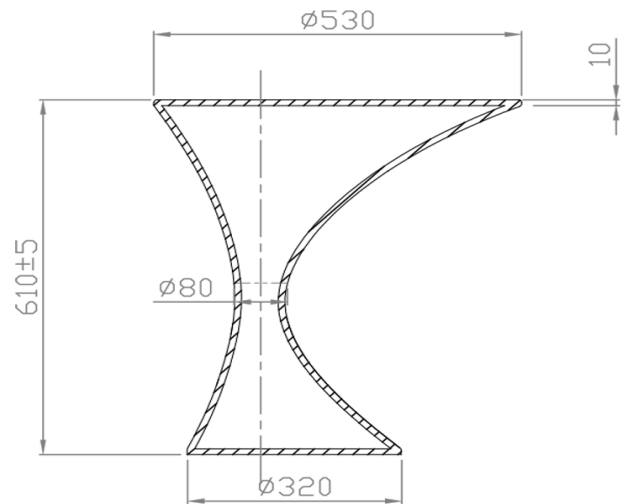

iStone Bath Table

WDO6021MW

iStone Bath Table 550 x 500mm Matte White

Free standing solid surface stone asymmetric bath table in matte white

530mm diameter x 610mm height

320mm base

CARE AND USE

Matte stone resin basins and baths