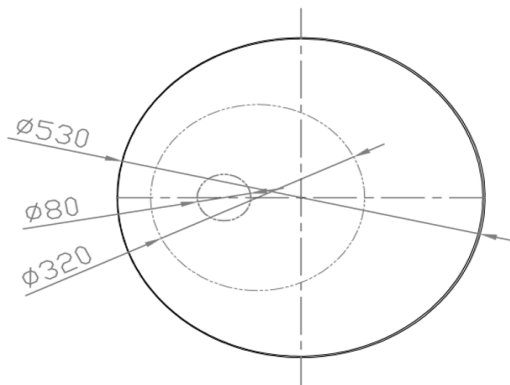

iStone Bath Table

WDO6021MW

iStone Bath Table 550 x 500mm Matte White

Free standing solid surface stone asymmetric bath table in matte white

530mm diameter x 610mm height

320mm base

CARE AND USE

Matte stone resin basins and baths